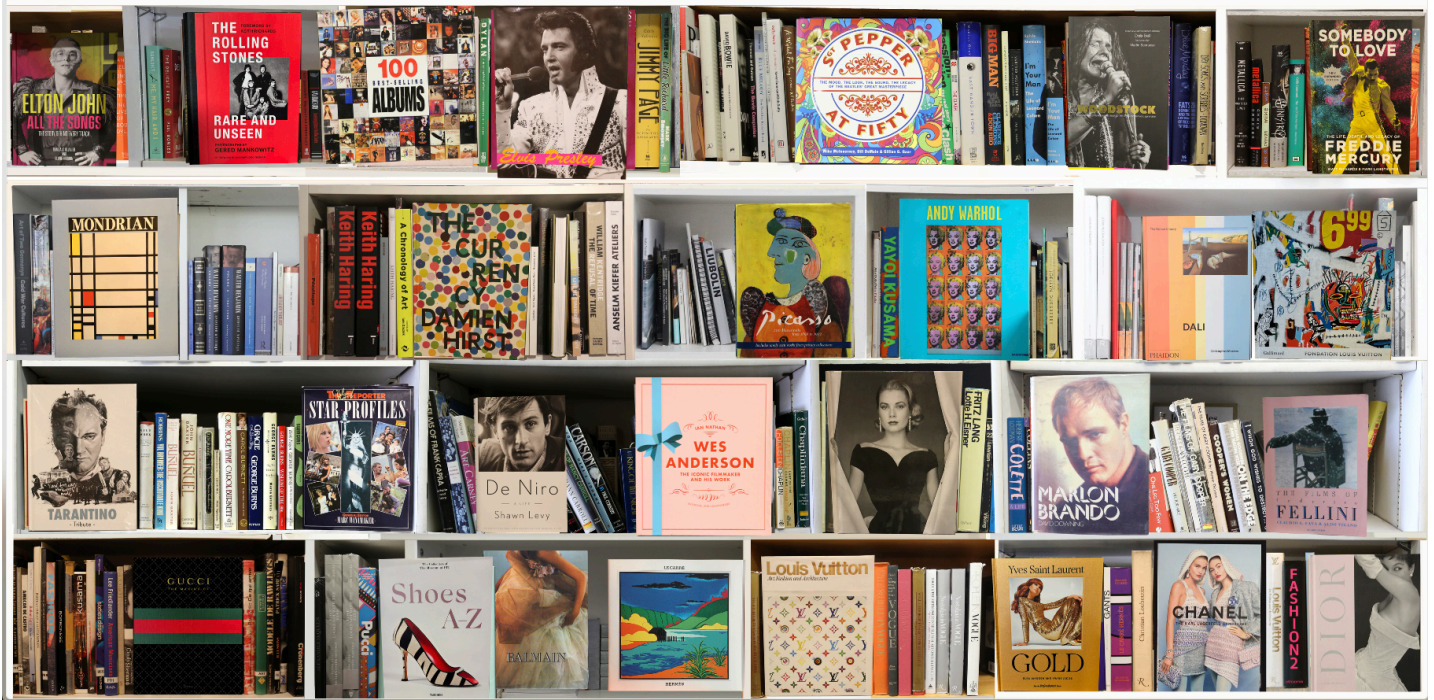

# SPONDER GALLERY

Max-Steven Grossman, *Z RAFF MX*, 2024  
diasec mounted photo, 37 x 75 in. or 48 x 100 in.  
GROSS00889