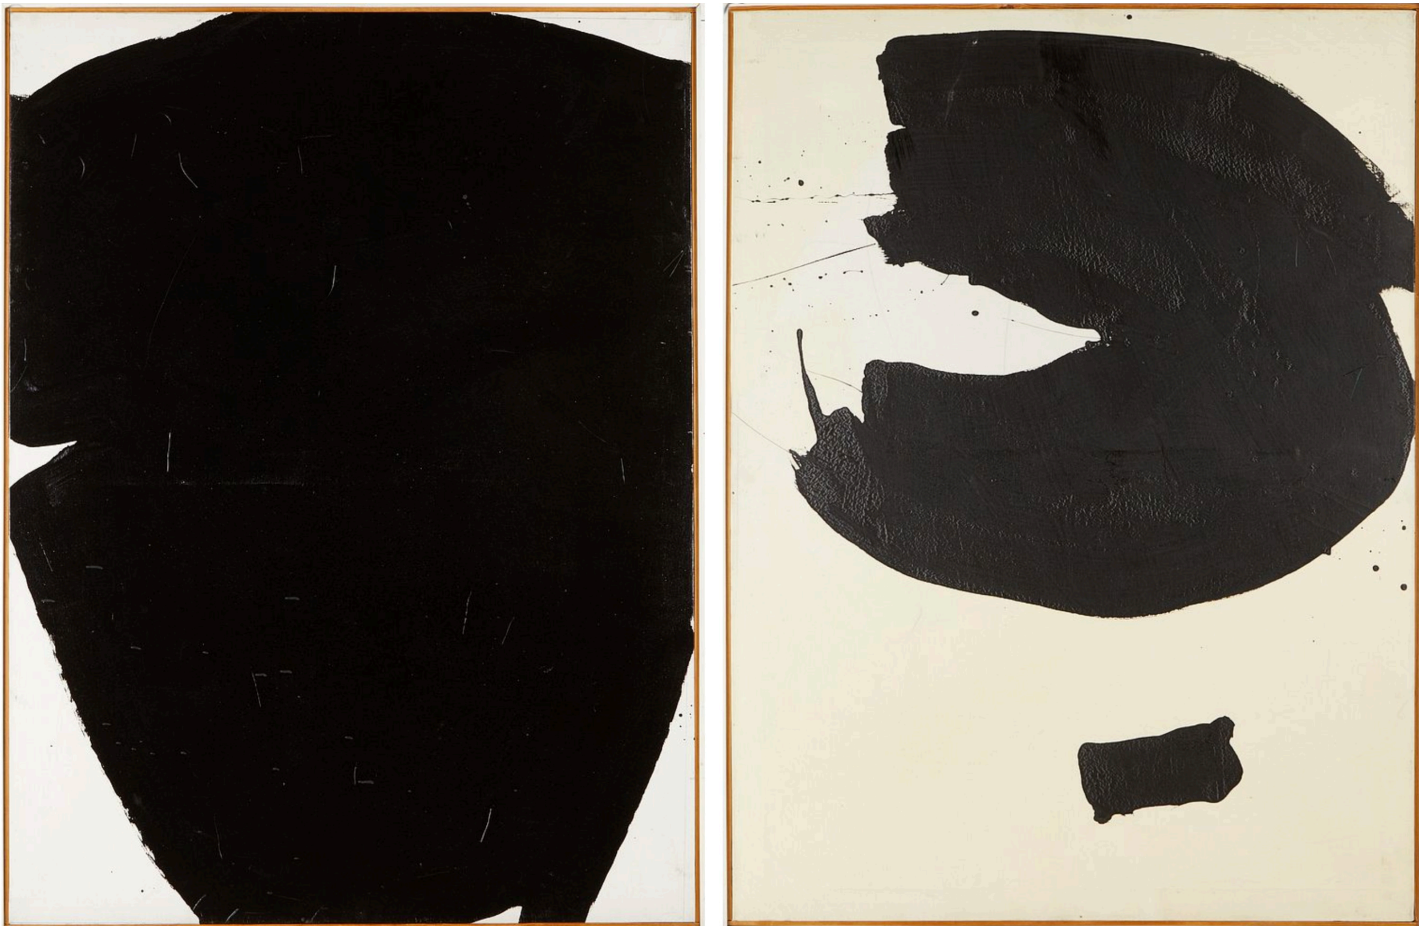

SPONDER GALLERY

Ernest Trova, *Roha Issa*, 1960
Oil on Canvas, Diptych - each panel measures 49 x 37 inches
TROV00210