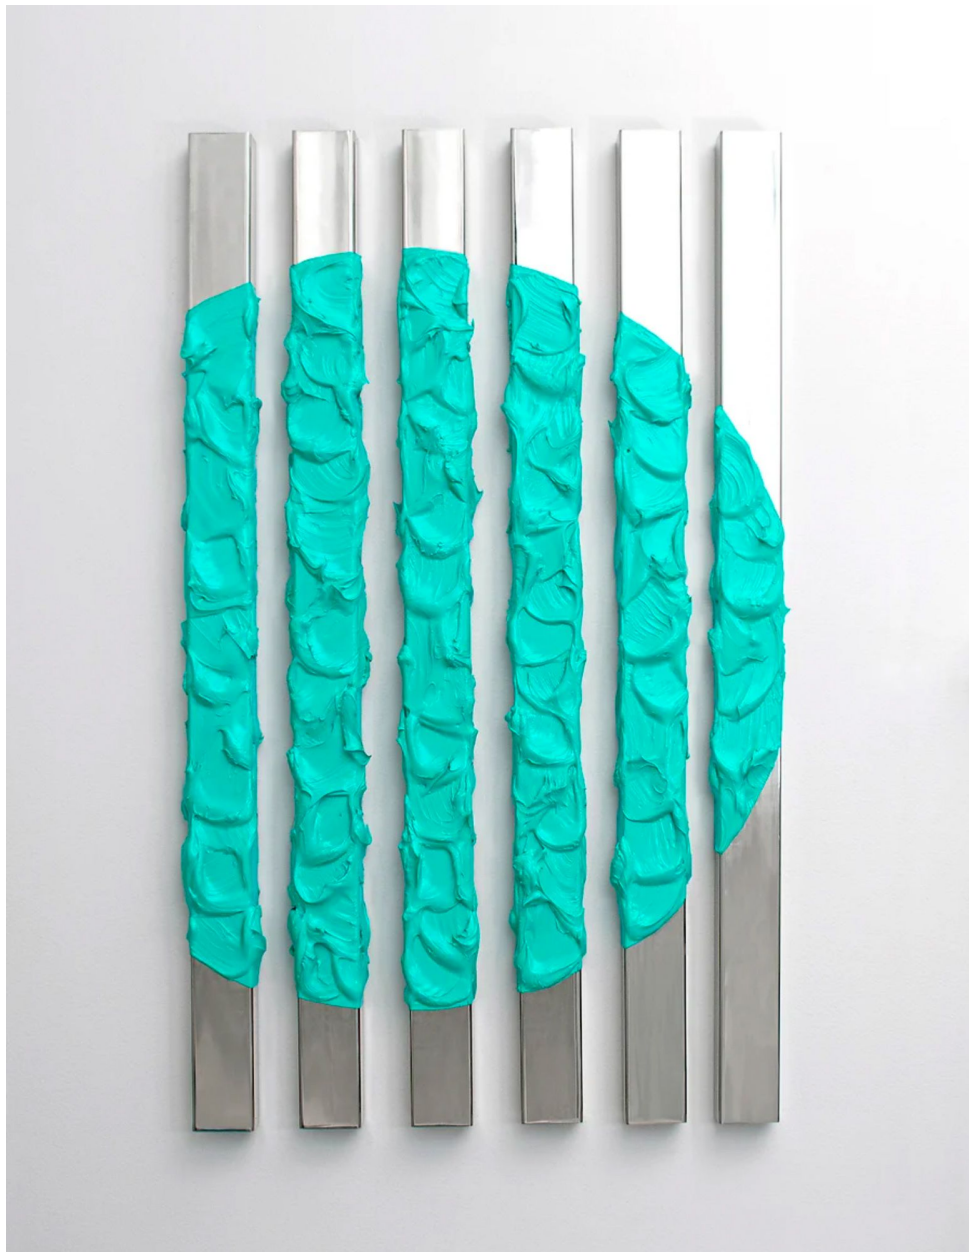

SPONDER GALLERY

Kx2 Ruth Avra & Dana Kleinman, *Z Tidepool II*, 2022
Mirror Polished repurposed stainless steel bar with enamel and mixed media,
48 x 32 x 2 1/2 in.
Kx200051