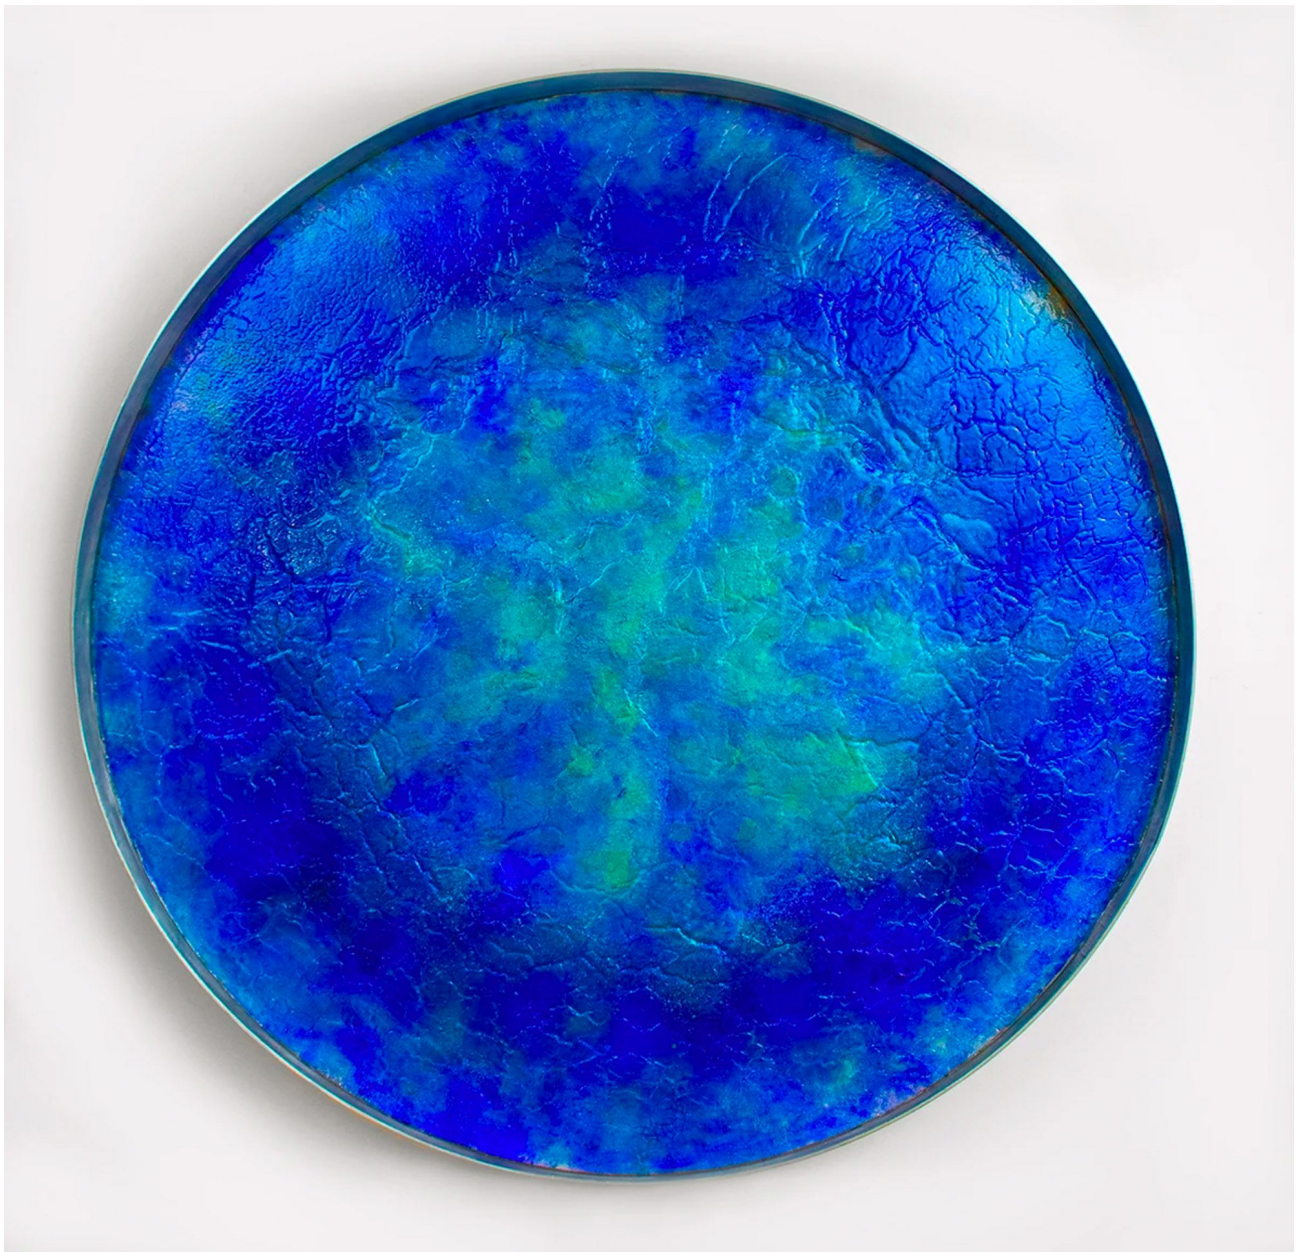

SPONDER GALLERY

Kx2 Ruth Avra & Dana Kleinman, *Z Shallows*, 2019
Aluminum with acrylic on wood, 71 x 6 in.
Kx200059