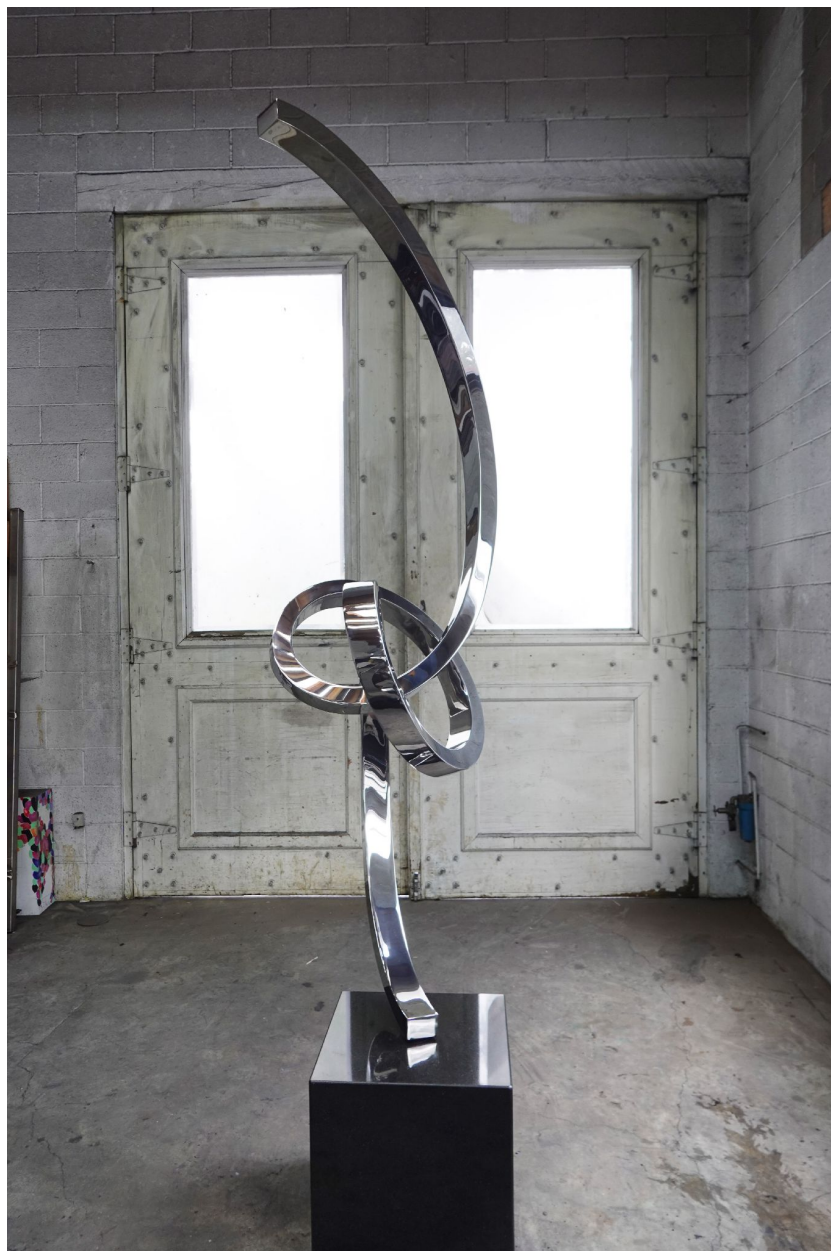

# SPONDER GALLERY

Gino Miles, *Z Chic*, 2022  
Stainless Steel on granite base, 89 x 33 x 33 (plus 18"x18"x18"  
base)  
MILE00049