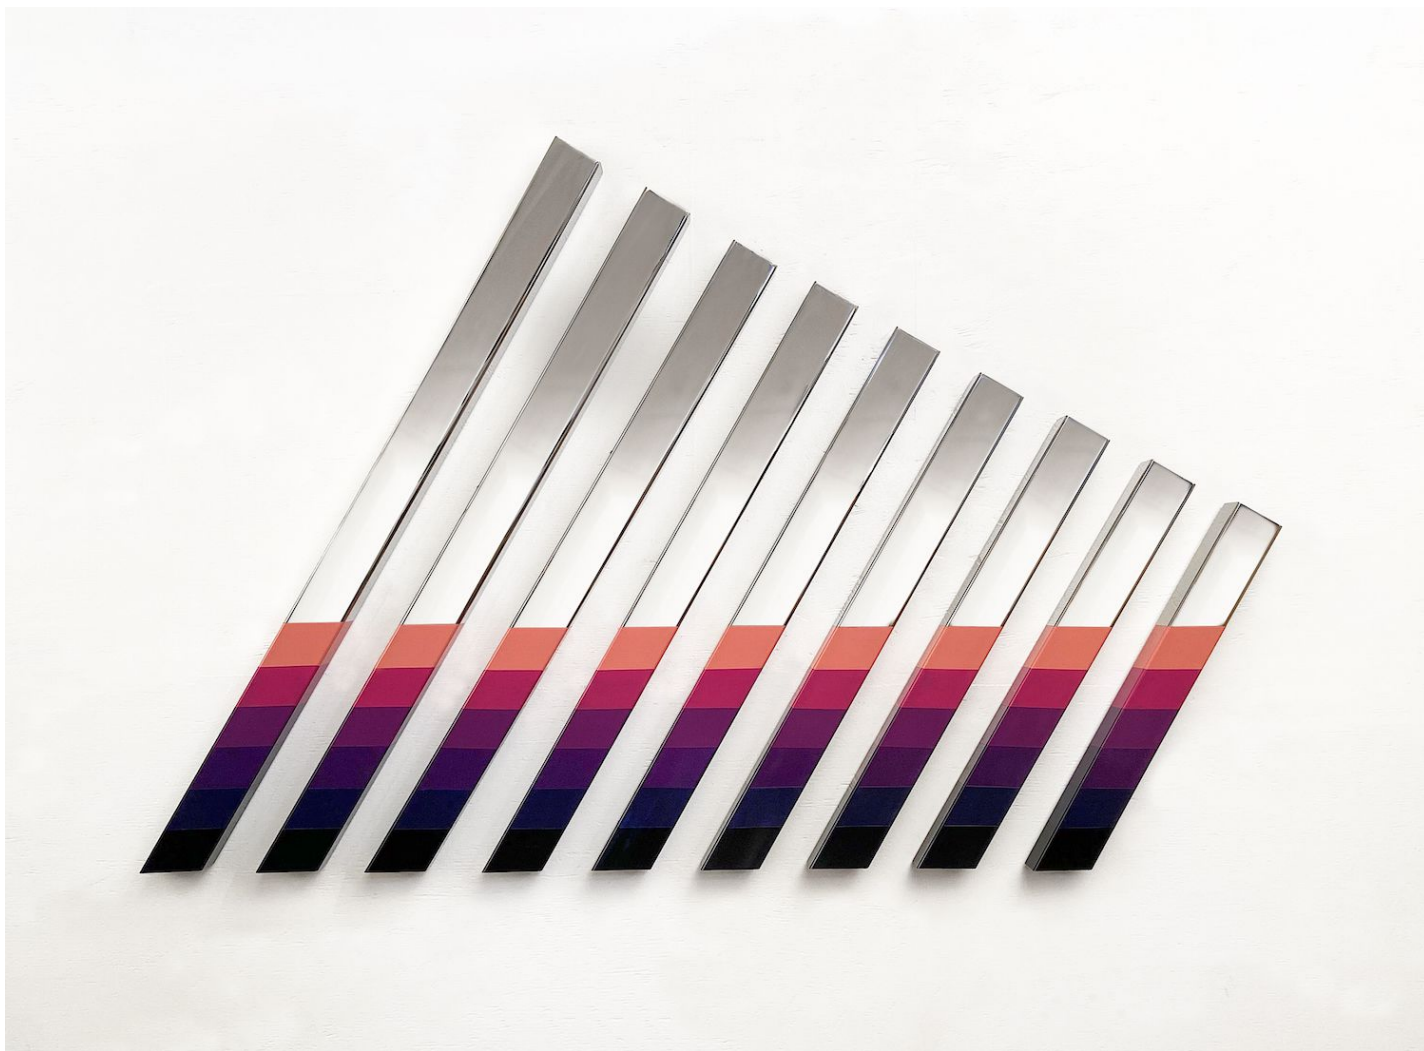

# SPONDER GALLERY

Kx2 Ruth Avra & Dana Kleinman, *ZZ Subsidence*, 2022

Mirror Polished repurposed stainless steel bar with enamel, 42 x 56 x 2 in.

Kx200033