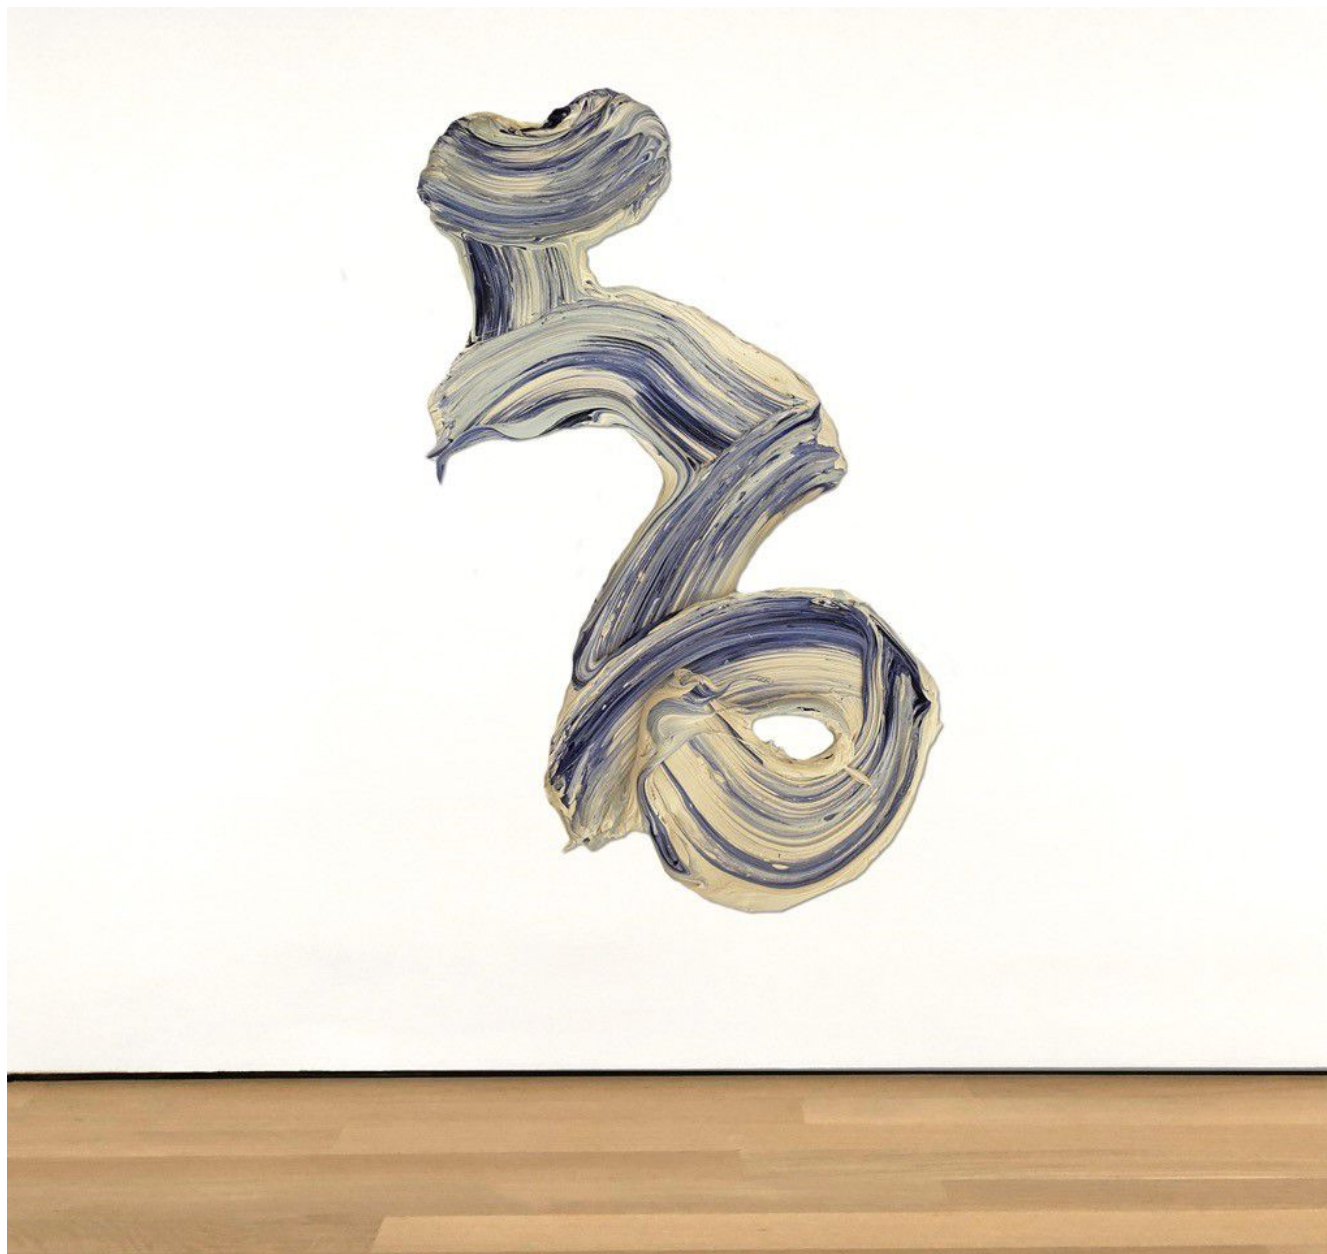

SPONDER GALLERY

Donald Martiny, *Jardyce*, 2020
polymer and pigment on aluminum, 69 x 43 in.
MART00120