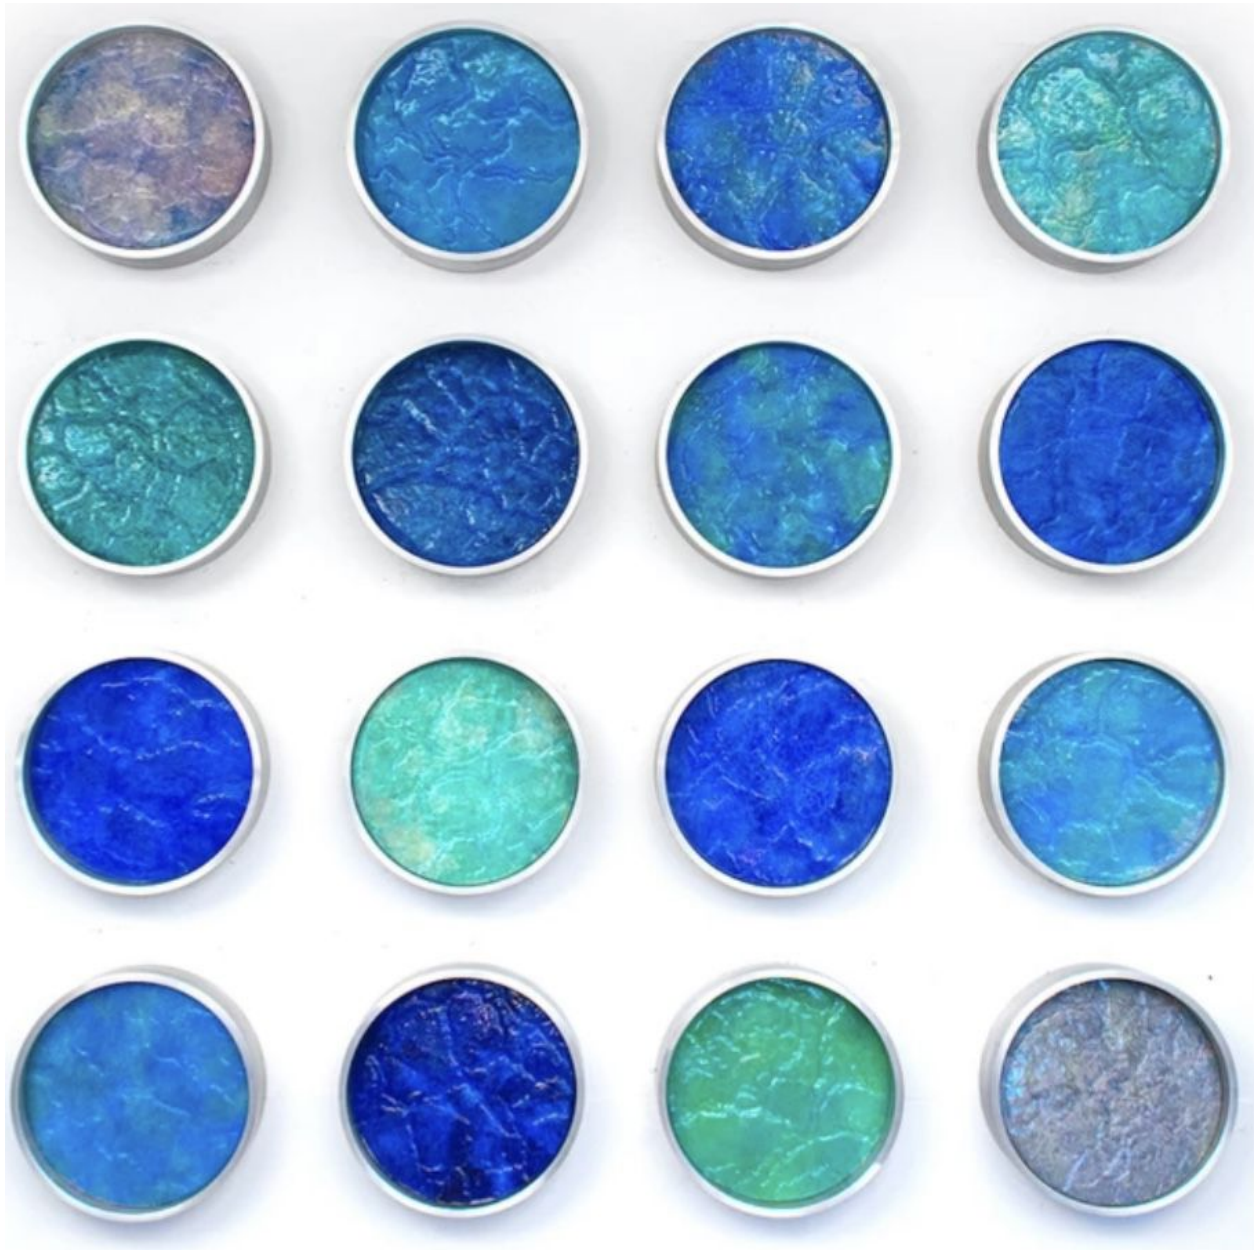

SPONDER GALLERY

Kx2 Ruth Avra & Dana Kleinman, *ZZ Pipeline Series: Water (16 pieces)*, 2020
Repurposed industrial pipe with acrylic on wood, dimensions variable each element is 10.5" diameter
by 3.5" (as shown 54 x 54 x 3.5")
Kx200010