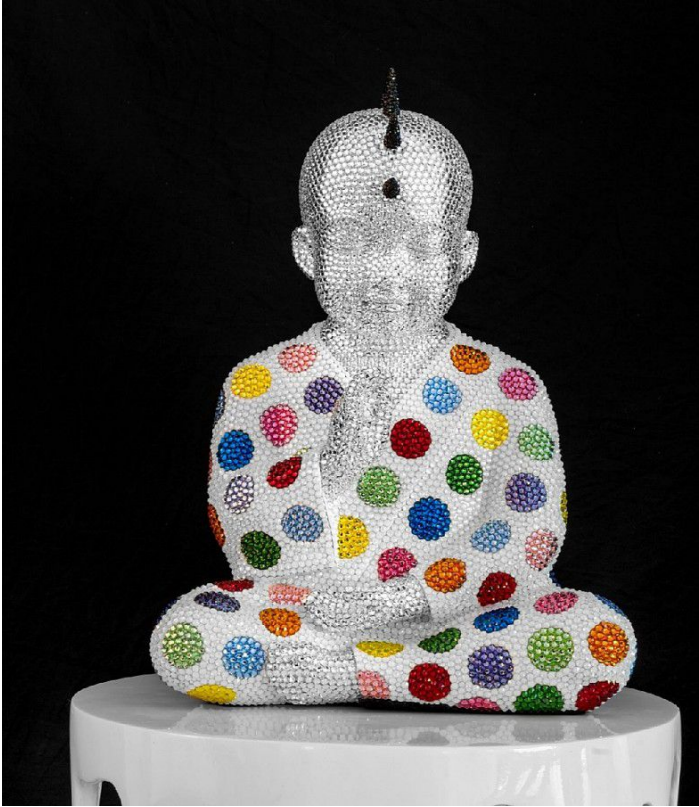

SPONDER GALLERY

Metis Atash, *Punk Buddha "New Day"*, 2021
Resin, acrylic paint and 28,000 Swarovski crystals, 17 1/2 x 12 x 9 in.
ATAS00245