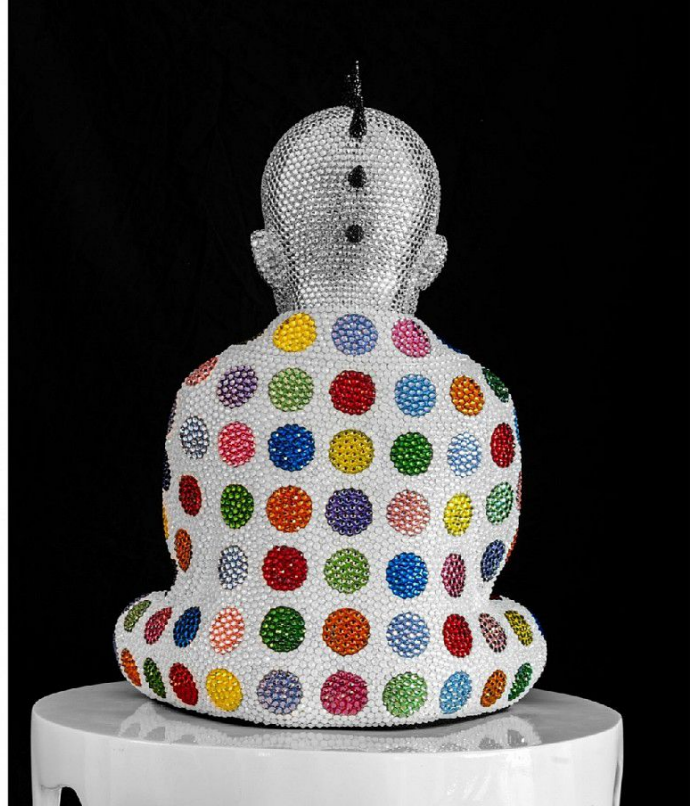

SPONDER GALLERY

Metis Atash, *Punk Buddha "New Day"*, 2021
Resin, acrylic paint and 28,000 Swarovski crystals, 17 1/2 x 12 x 9 in.
ATAS00245