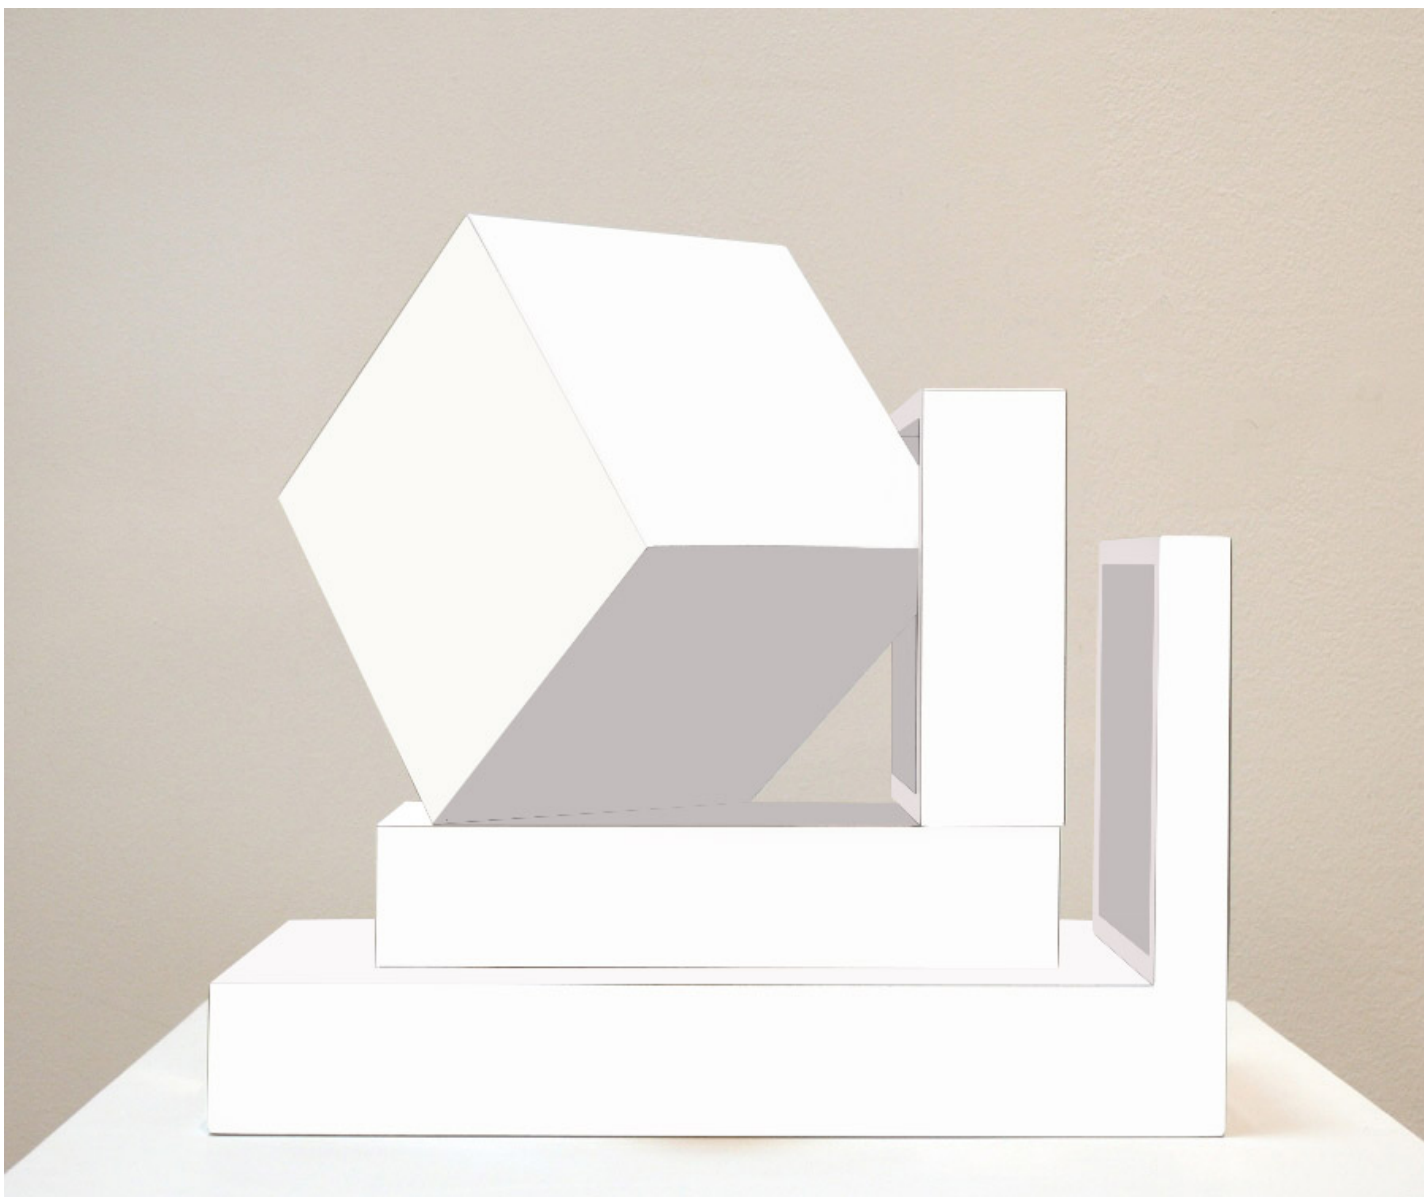

S P O N D E R

Jane Manus, *Company*, 2014
Aluminum, 12 x 5 x 13 in.
MANU0095