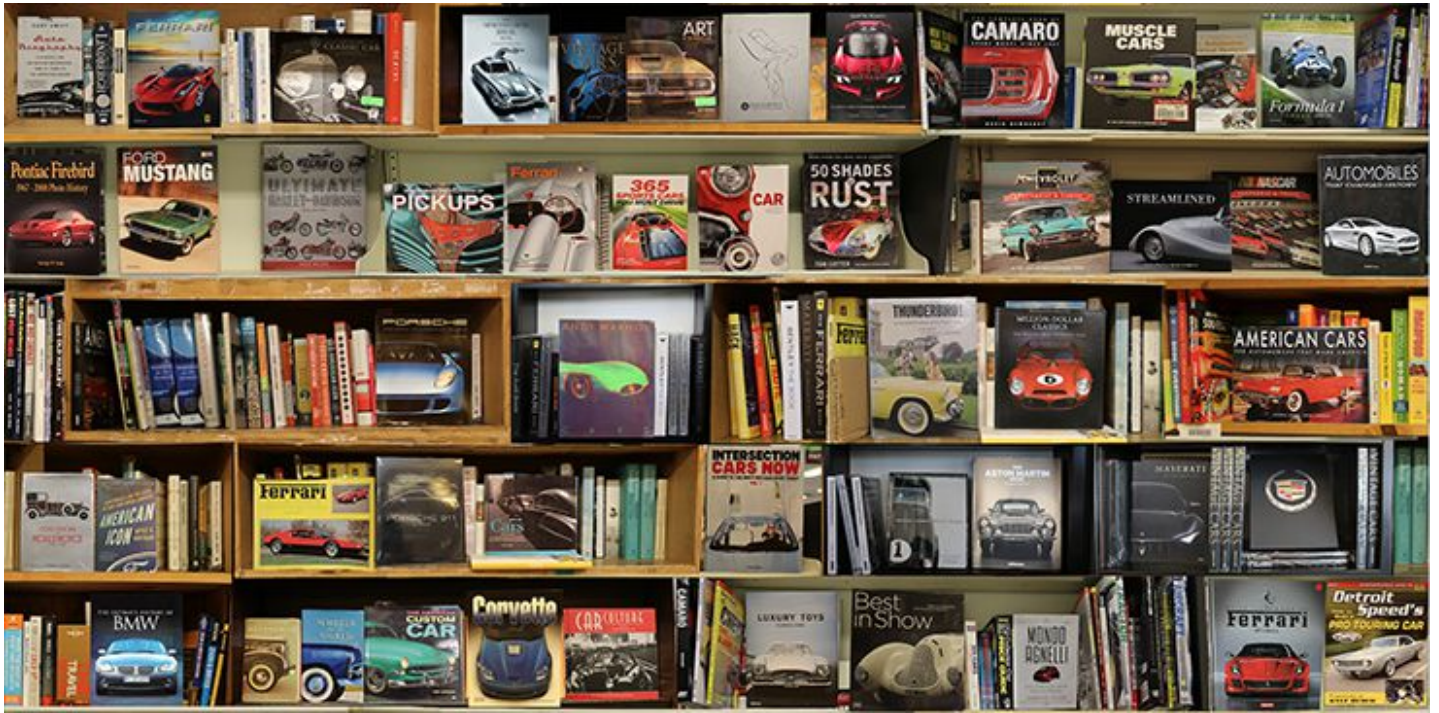

SPONDER GALLERY

Max-Steven Grossman, *Z Cars*, 2015
diasec mounted photo, 37 x 75 in. and 48 x 100 in.
GROSS00462