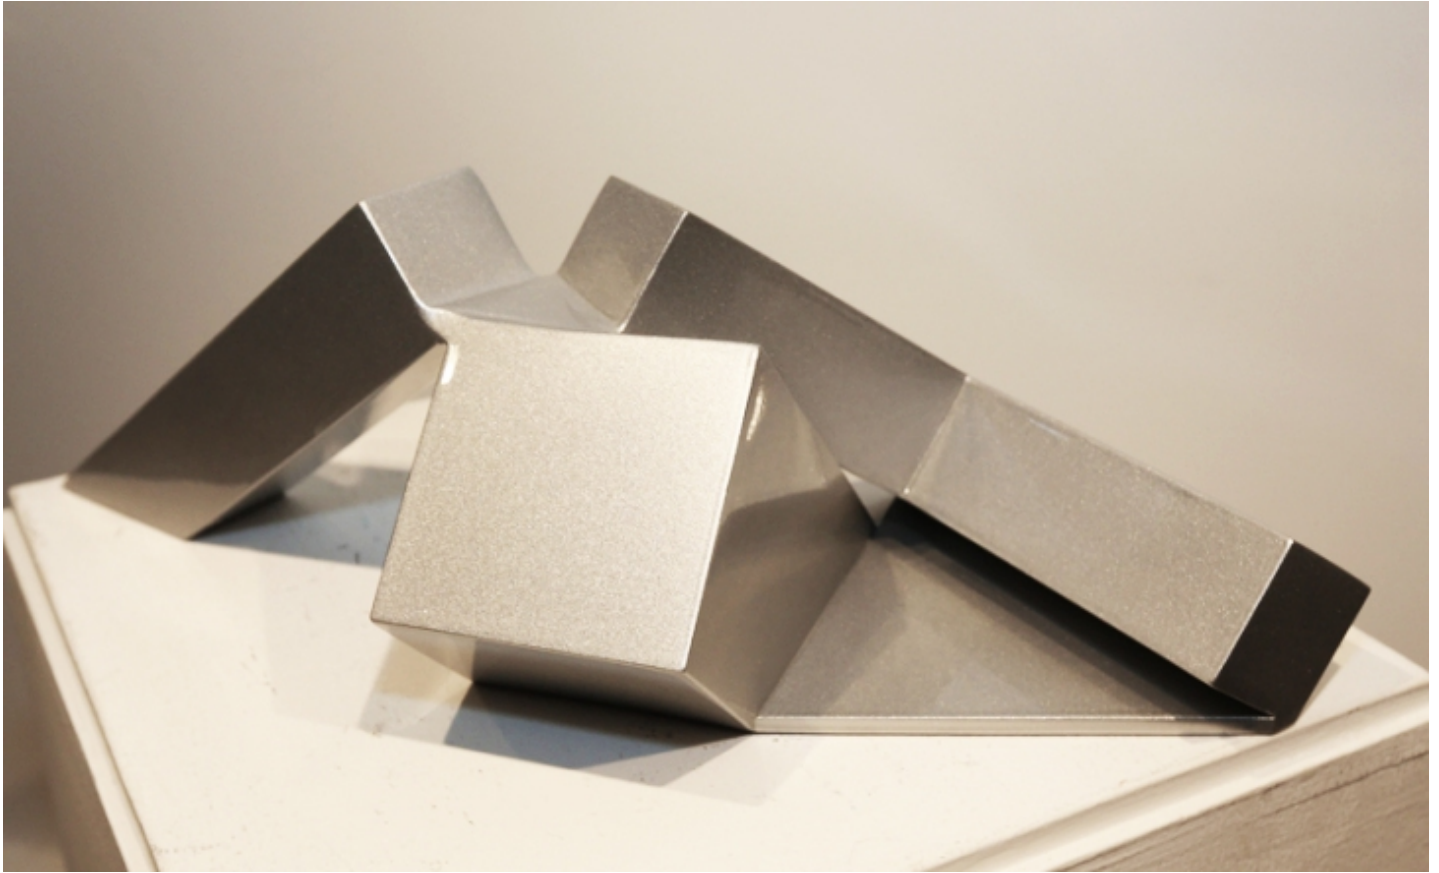

S P O N D E R

Jane Manus, *Forge*, 2013
Aluminum, 6 x 20 x 8 1/2 in. (15.2 x 50.8 x 21.6 cm)
MANU00083