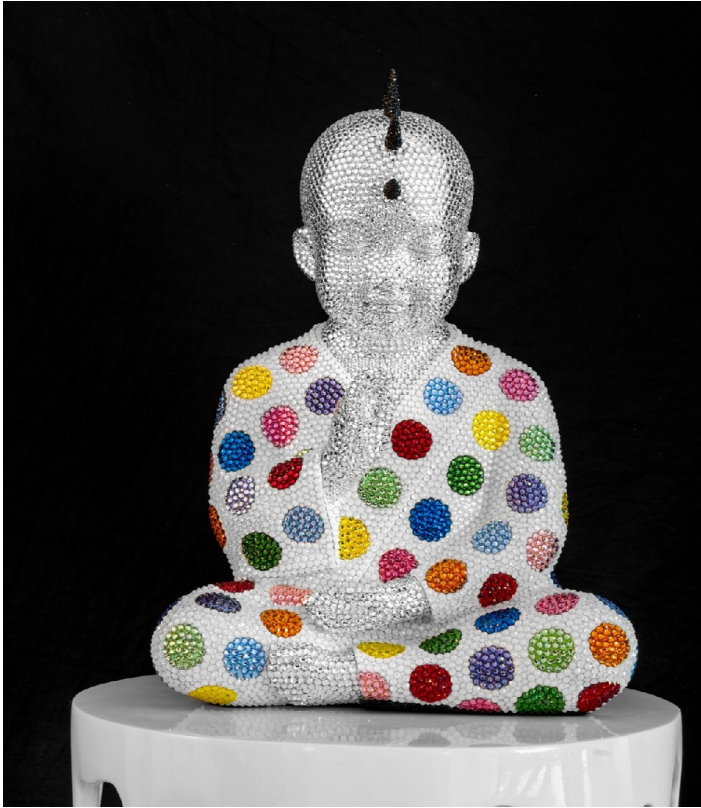

# S P O N D E R

Metis Atash, *Z PUNKBUDDHA feat. HIRST*, 2018

Resin, acrylic paint and 28,000 Swarovski crystals, 17 1/2 x 12 x 9 in. (44.5 x 30.5 x 22.9 cm)  
ATAS00132