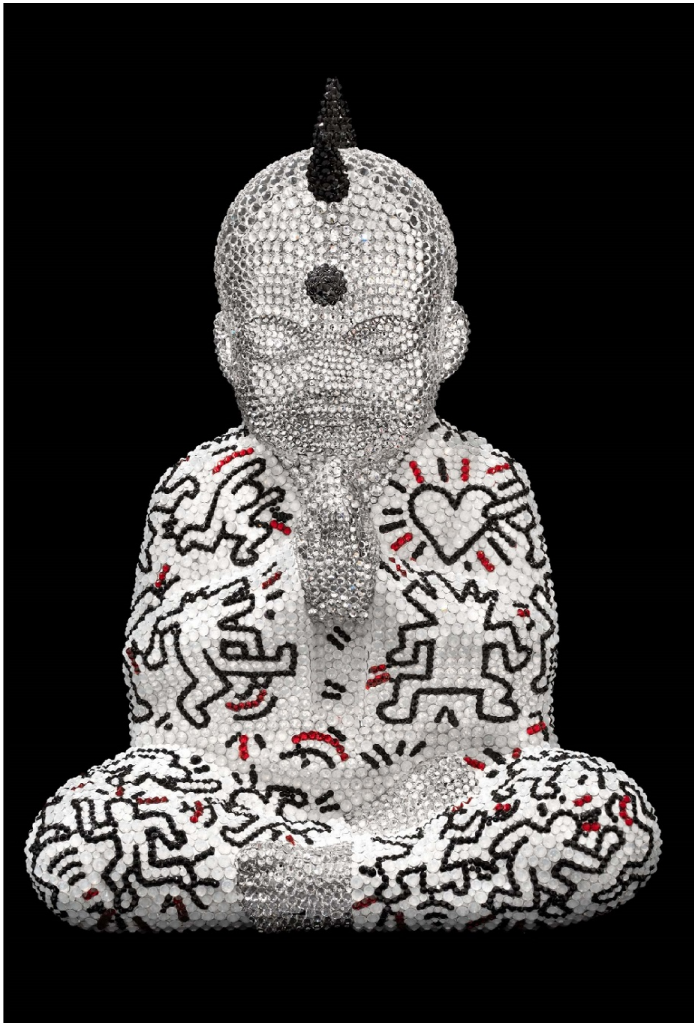

S P O N D E R

Metis Atash, *Z PUNKBUDDHA BEGINNERS HEART* feat. *HARING*, 2018
Resin, acrylic paint and 13,500 Swarovski crystals, 8 1/2 x 6 1/4 x 4 1/2 in. (21.6 x 15.9 x 11.4 cm)
ATAS00085