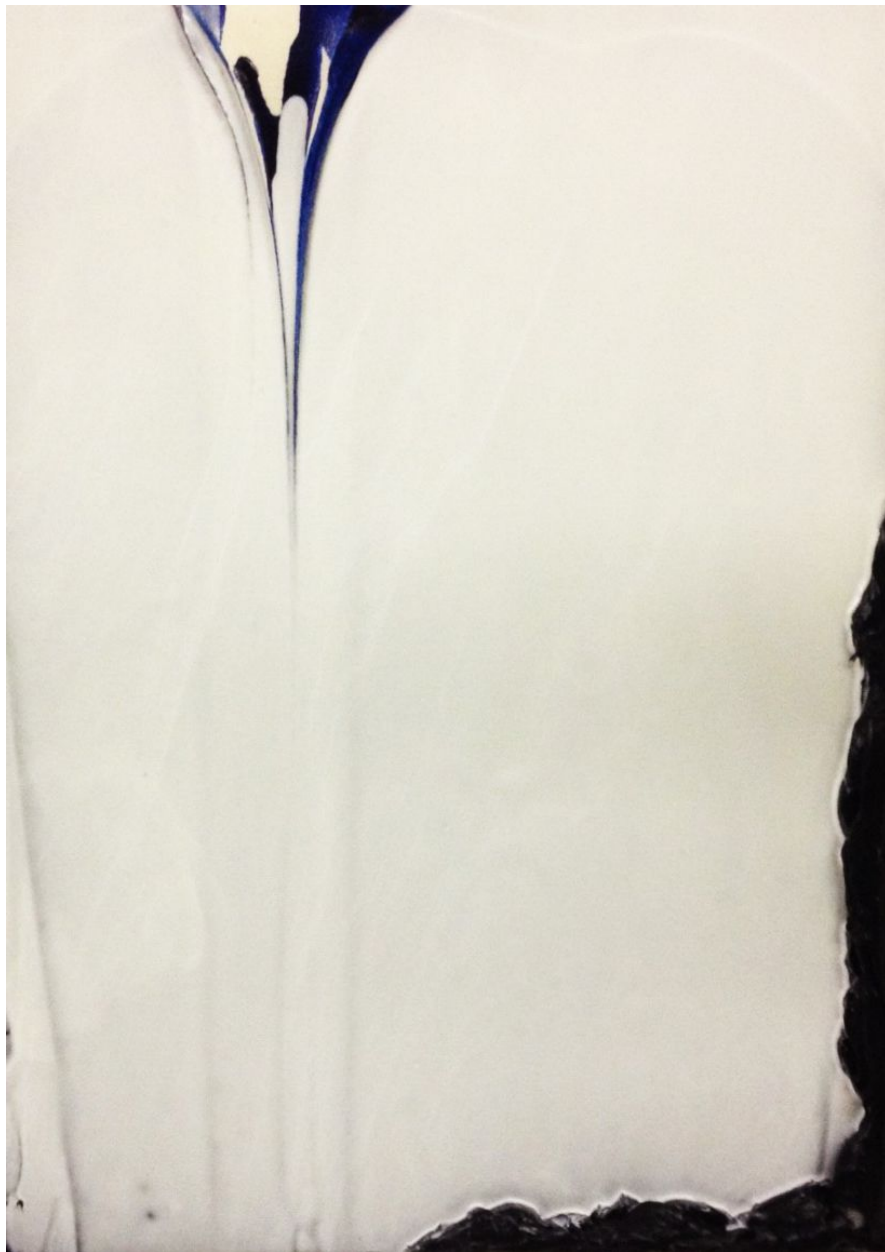

SPONDER GALLERY

James Walsh, *Vesta*, 2016
Acrylic on canvas, 24 x 18 in.
WALS00016