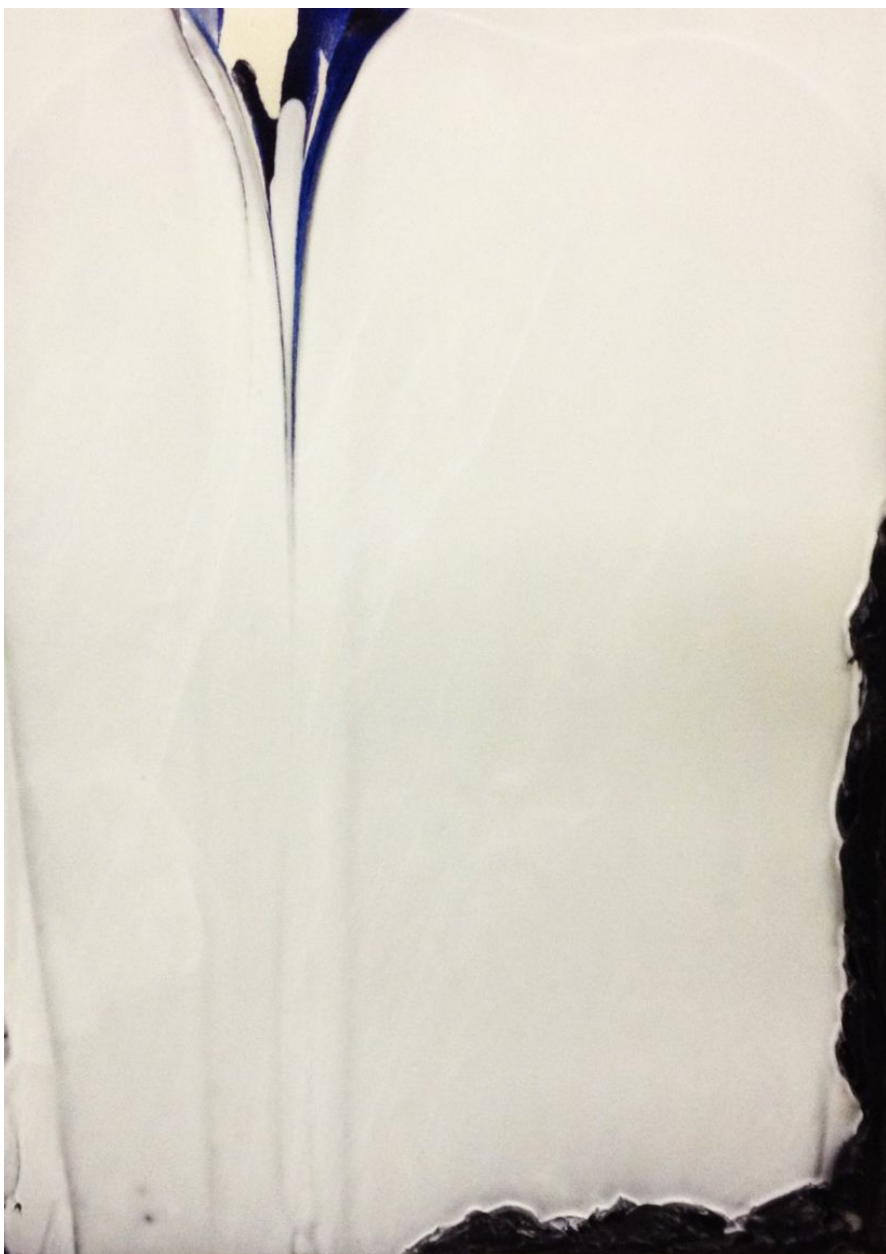

# S P O N D E R

James Walsh, *Vesta*, 2016  
Acrylic on canvas, 24 x 18 in. (61 x 45.7 cm)  
WALS00016