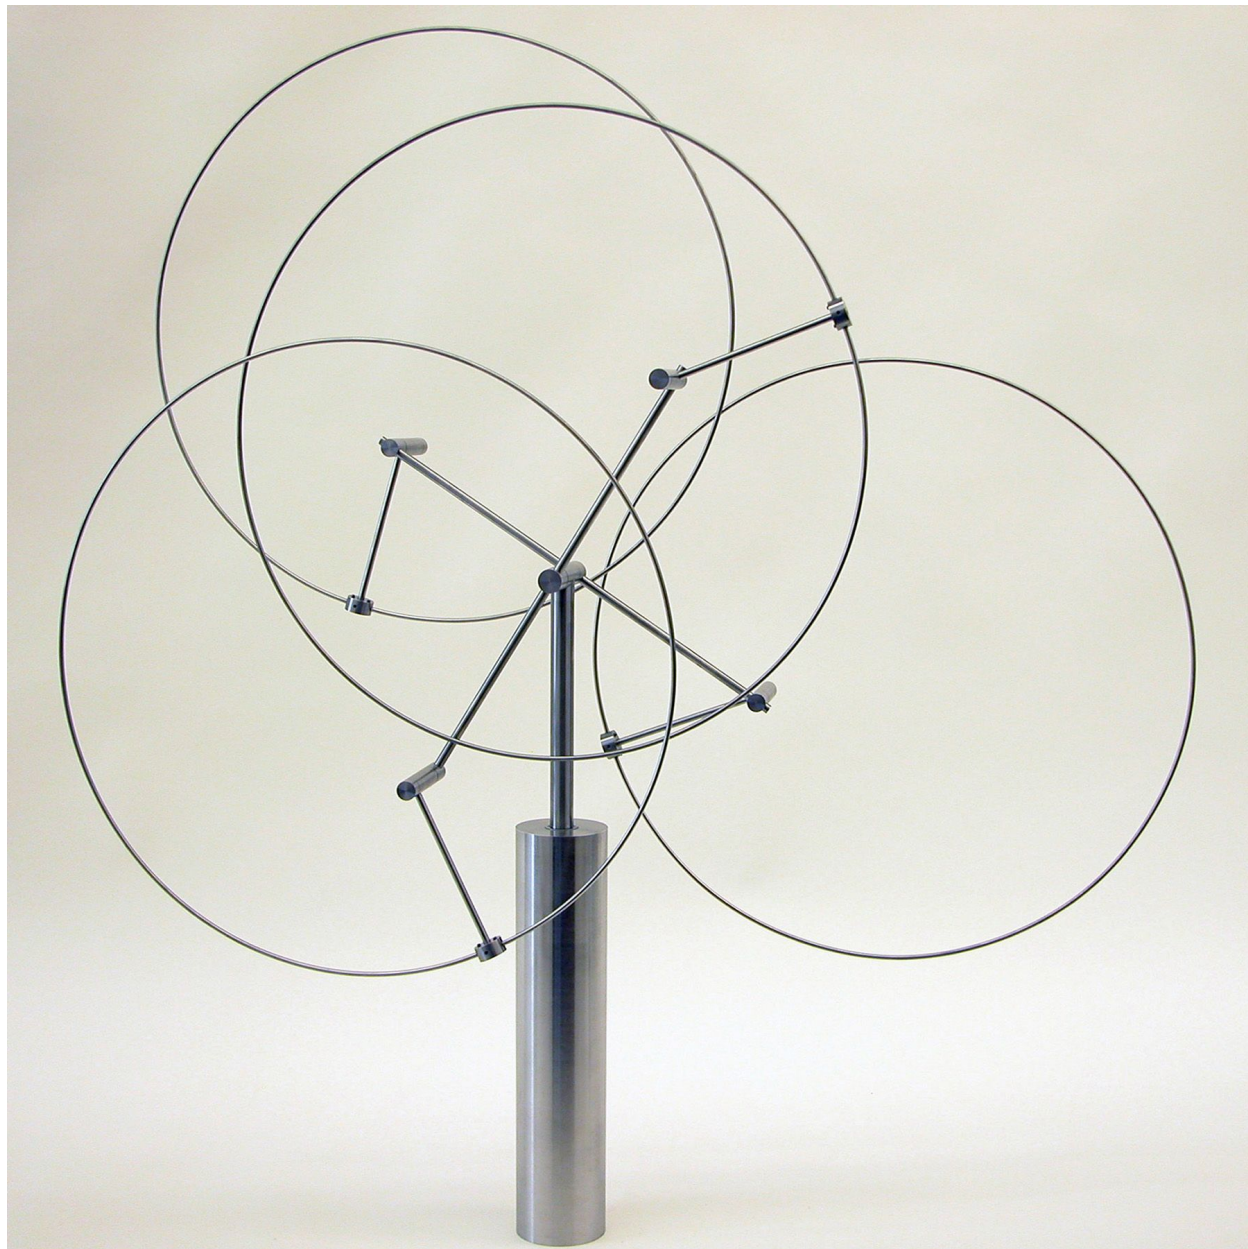

# SPONDER GALLERY

Anne Lilly, *Conductor Composer*, 2009  
stainless steel, 36 x 36 x 36 in. AP, Ed. of 6  
LILL0005