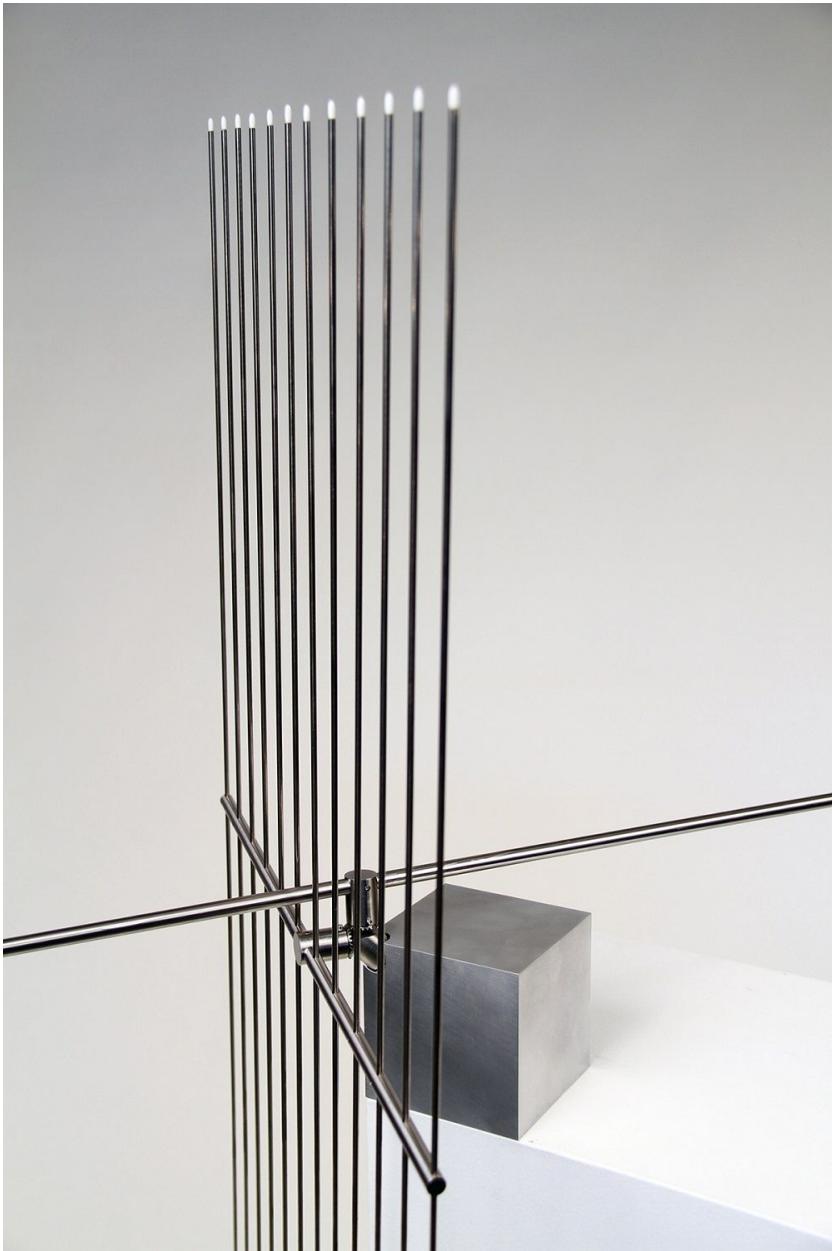

# S P O N D E R

Anne Lilly, *Van Ruisdael's View of Haarlem*, 2013  
stainless steel, aluminum, 40 x 40 x 40 in. Ed. 1/3  
LILL0009