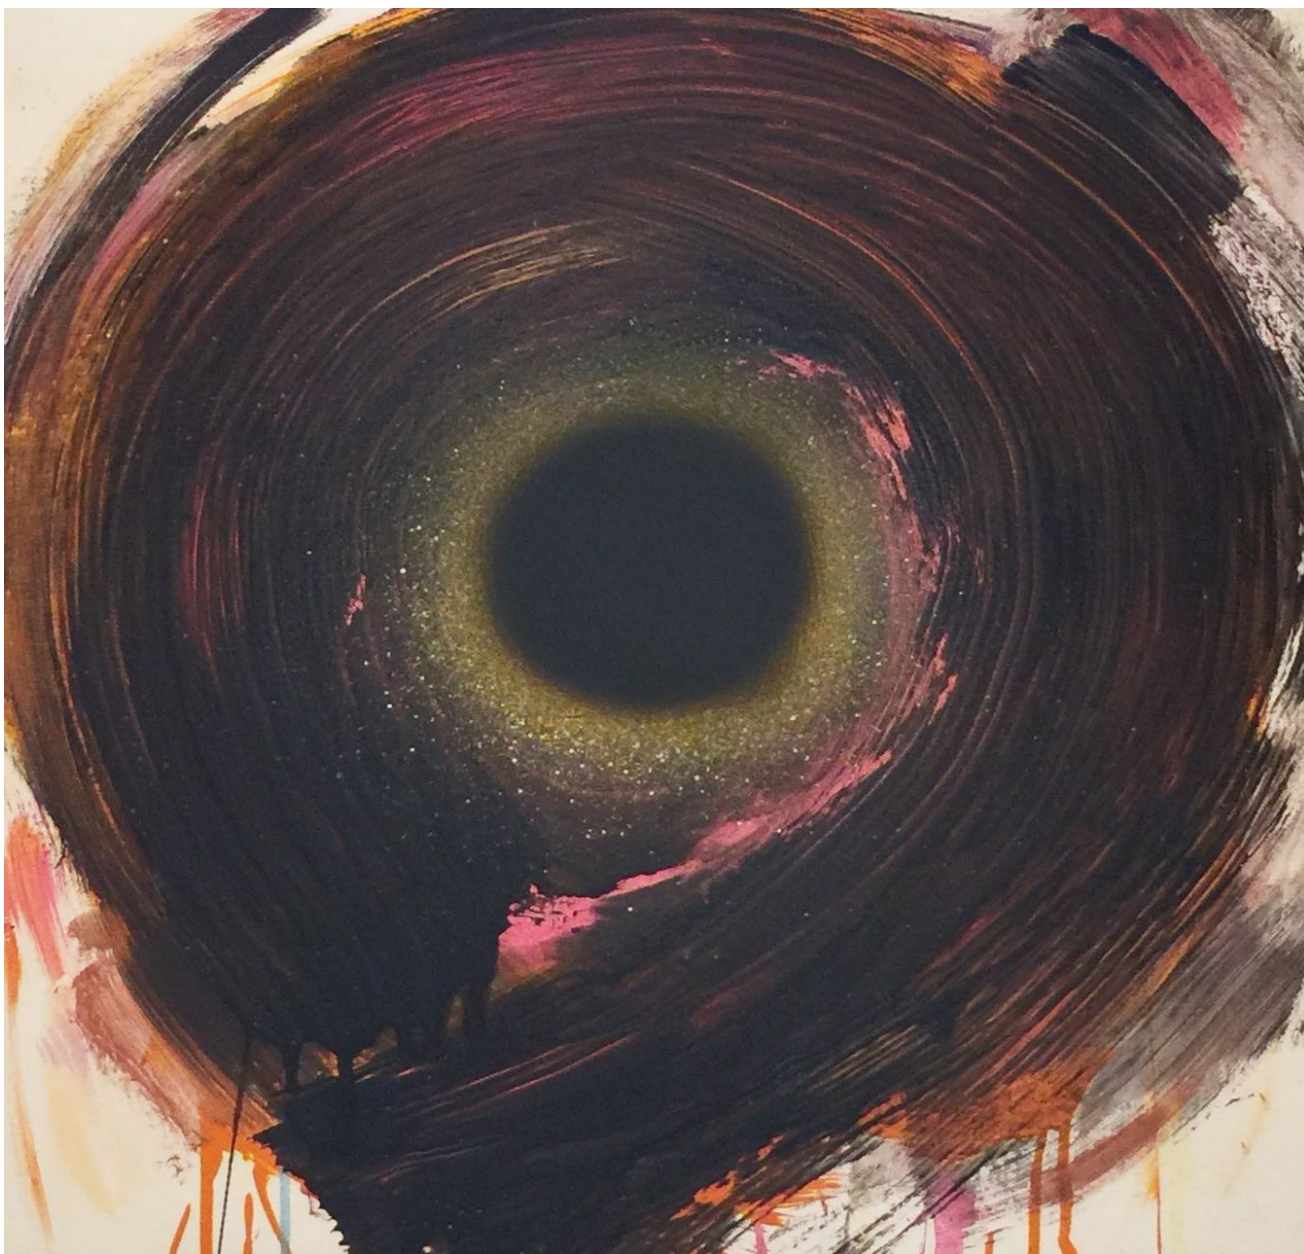

S P O N D E R

Dan Christensen (Estate), *Night Tail*
Acrylic on canvas, 26 x 24 in. (66 x 61 cm)
CHRI0078