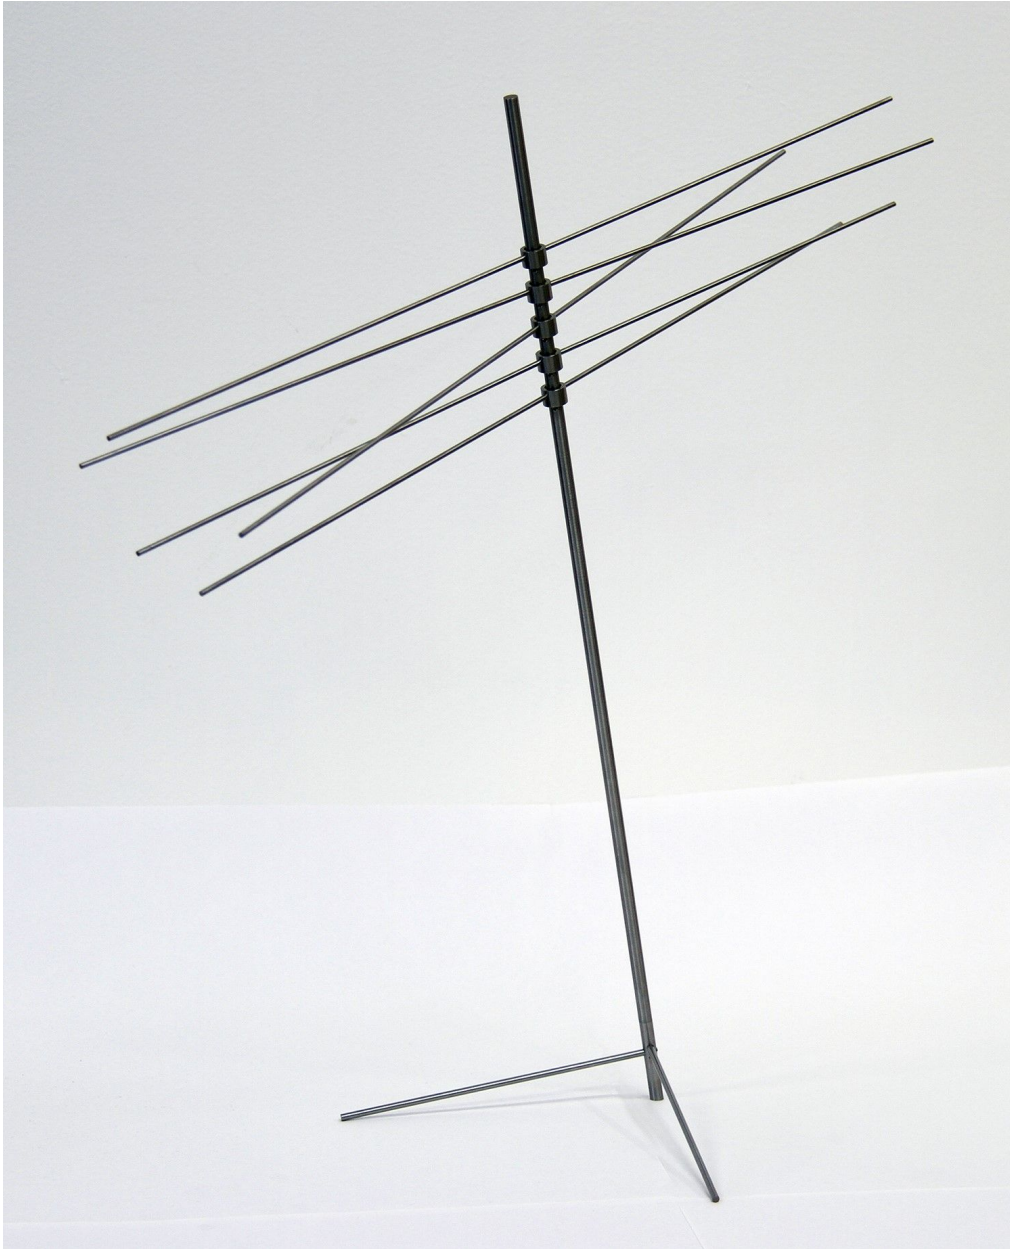

S P O N D E R

Anne Lilly, *Gertrud 1*, 2017
stainless steel, 19 x 19 x 19 in. Ed. 1/6
LILL0003