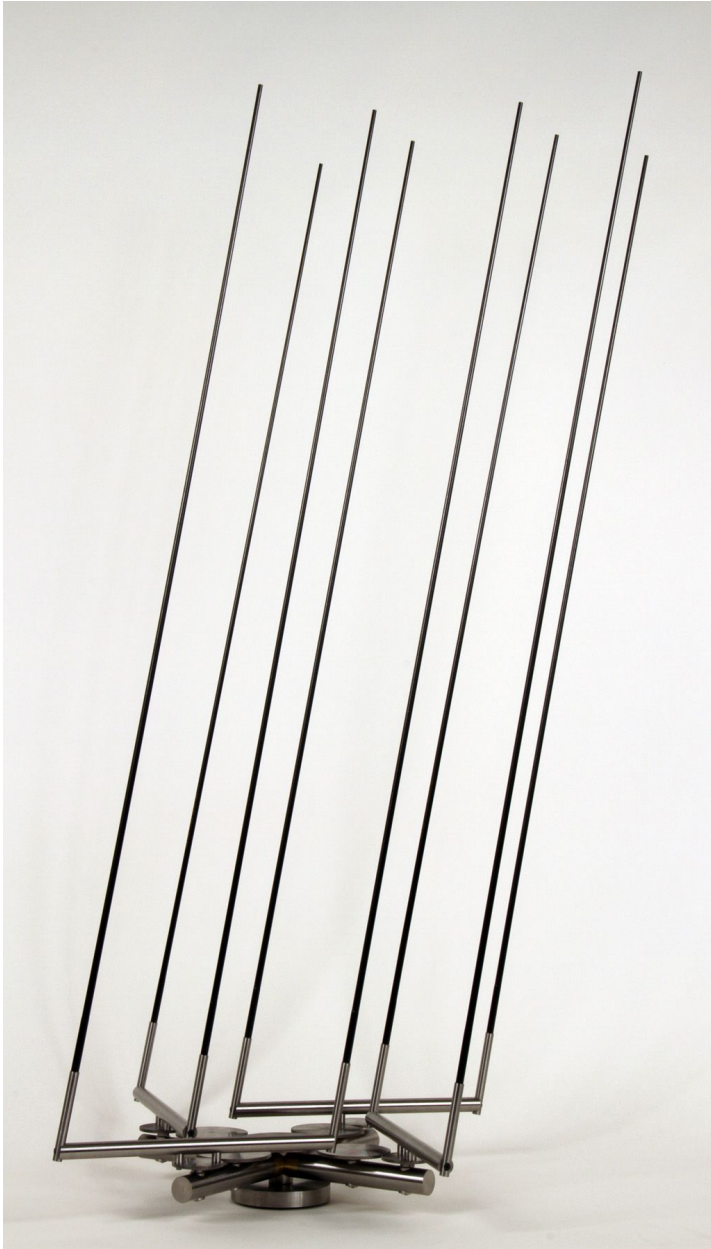

S P O N D E R

Anne Lilly, *Disparate de Tontos*, 2014
stainless steel, carbon fiber, 46 x 38 x 24 in.
(116.8 x 96.5 x 61 cm)
LILL0010