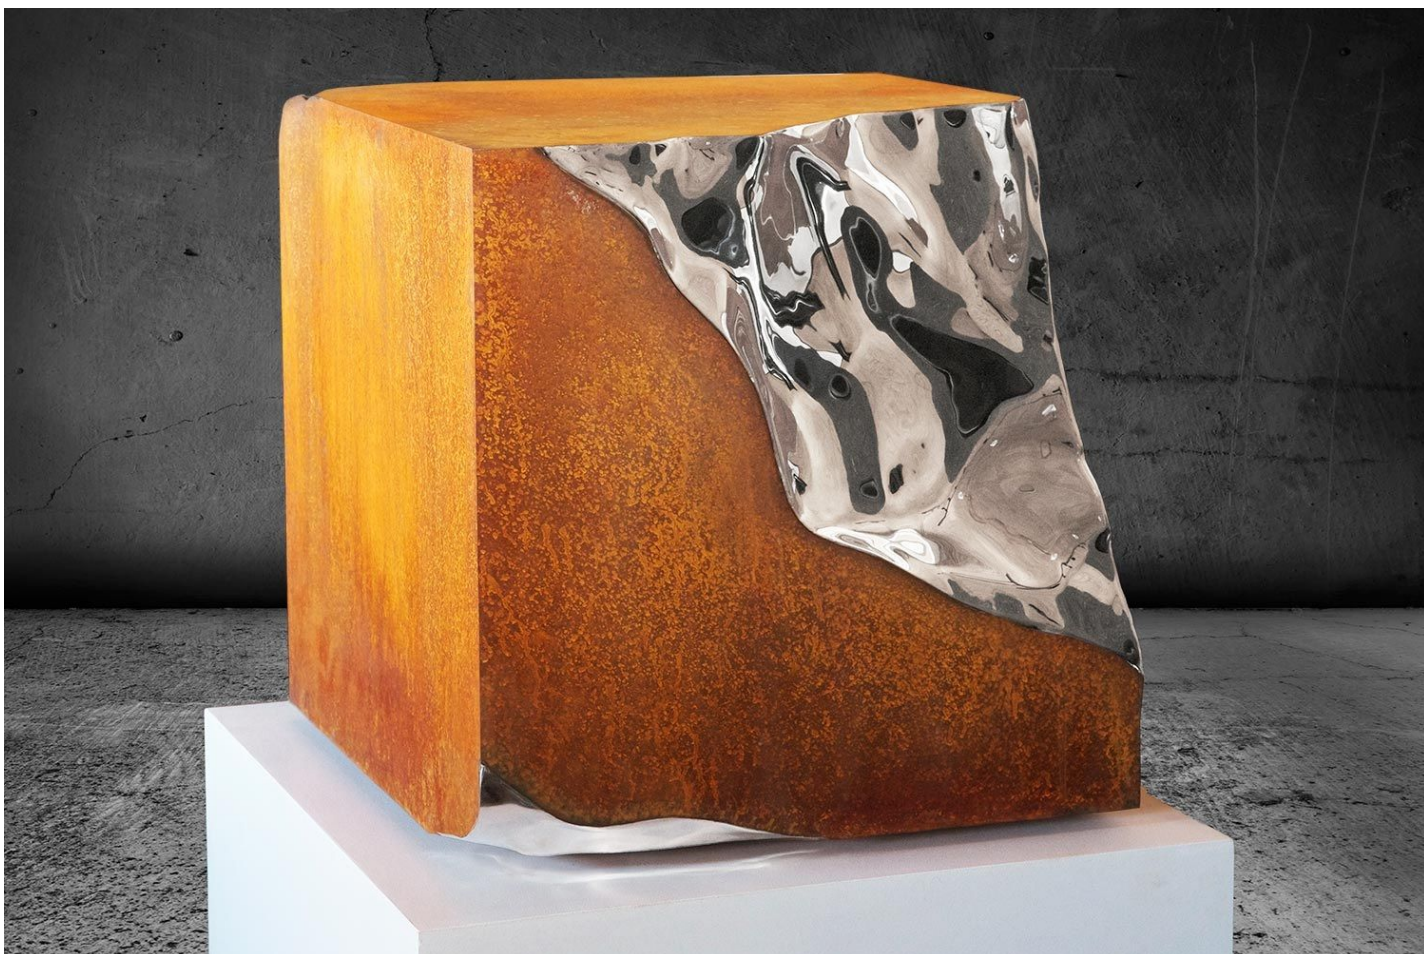

S P O N D E R

Jonathan Prince, *Alembic Cube (study 1)*, 2016
CorTen and High Chromium Stainless Steel, 16 x 16 x 16 in. (40.6 x 40.6 x 40.6 cm)
PRIN0017