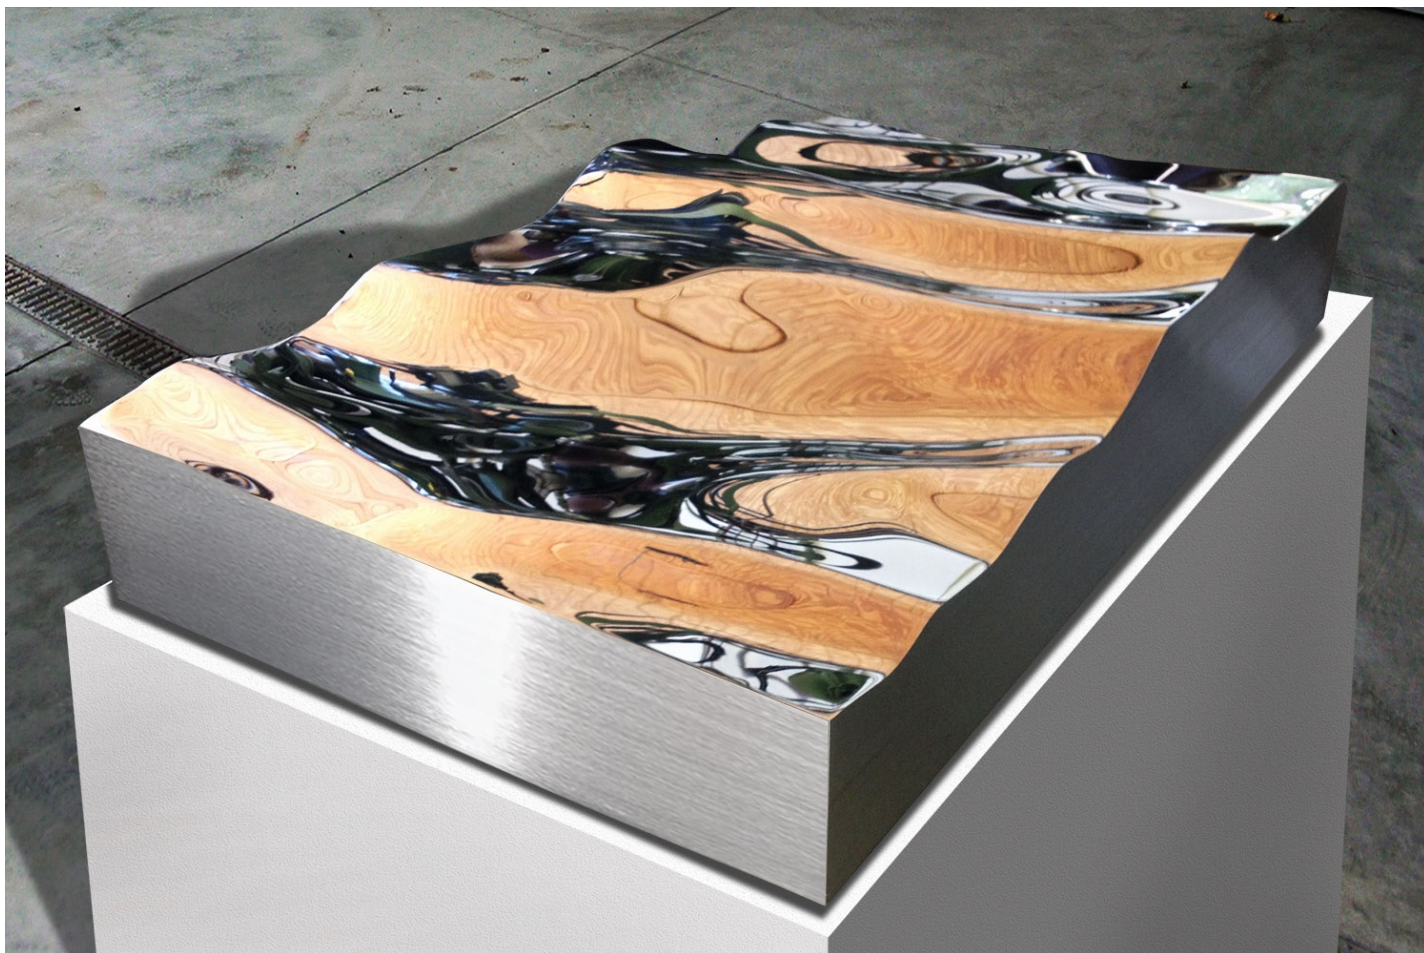

SPONDER GALLERY

Jonathan Prince, *Wave Form*, 2012
stainless steel
PRIN0000