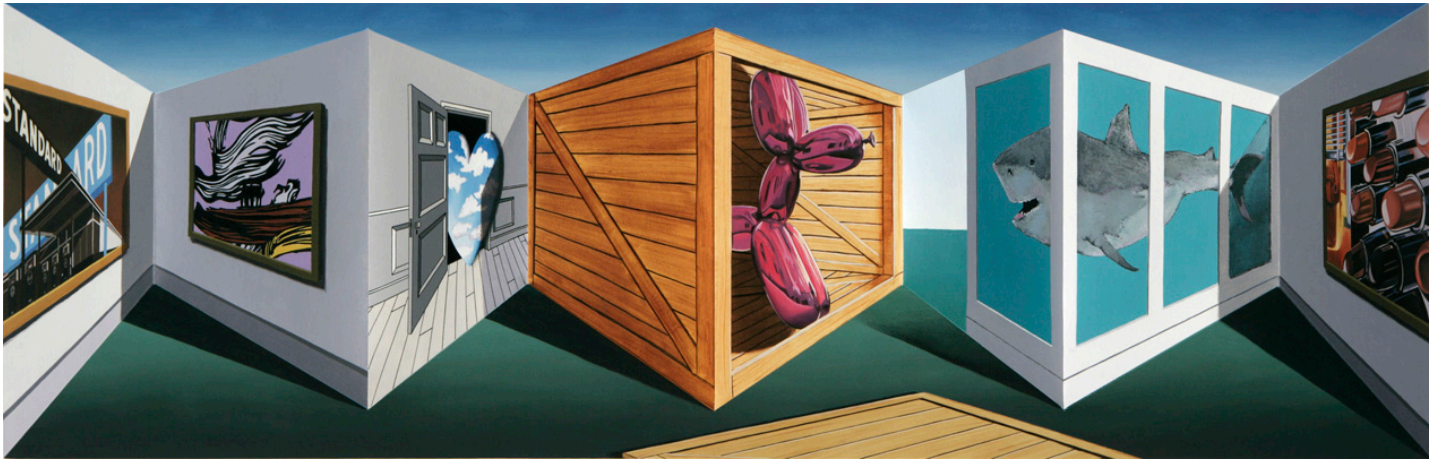

S P O N D E R

Patrick Hughes, *PoppyEd. 49/50*, 2010

Hand-painted multiple with archival inkjet, 17 3/4 x 43 3/4 x 8 1/2 in. (45.1 x 111.1 x 21.6 cm)

HUGH_P0008