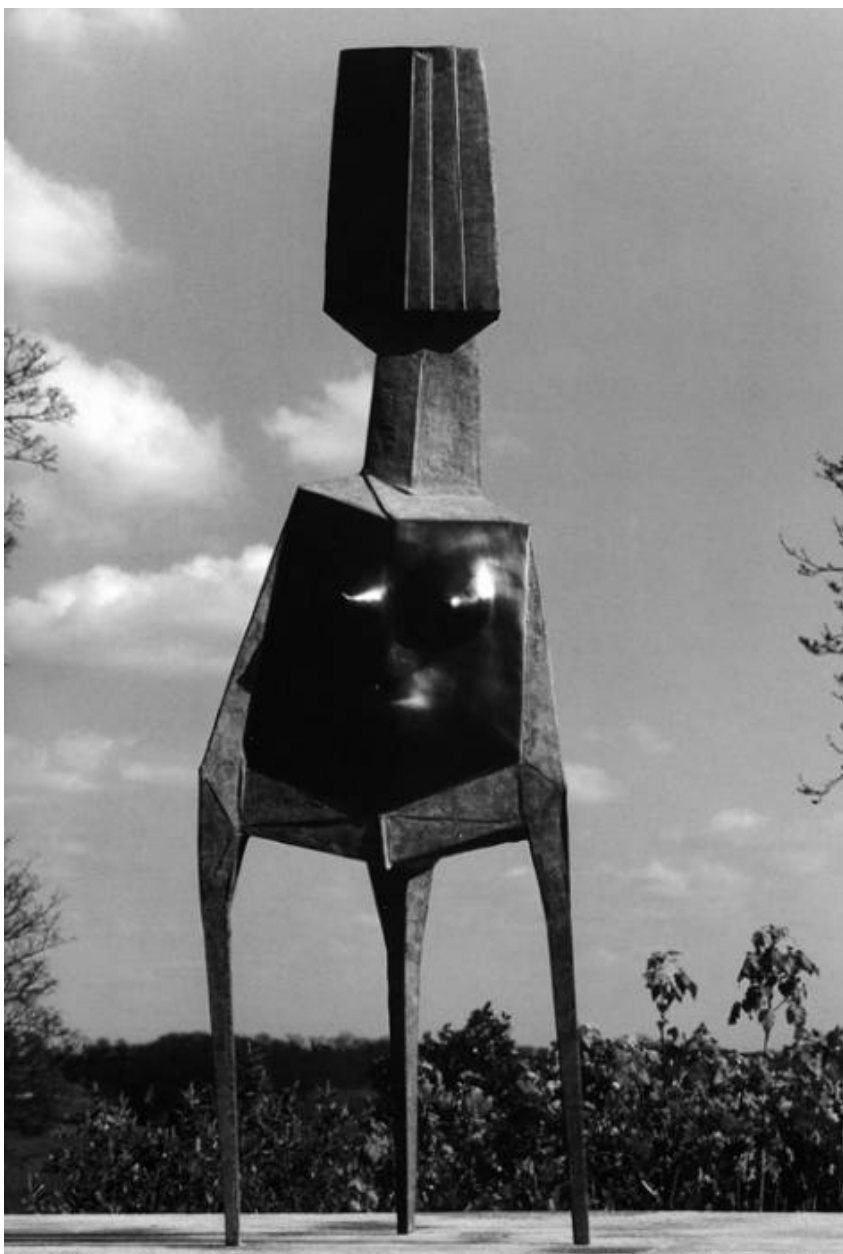

# S P O N D E R

Lynn Chadwick, *High Hat Woman (571)* Edition 2/4,  
1968  
Bronze, 93 1/2 in.  
CHAD0014, Sold