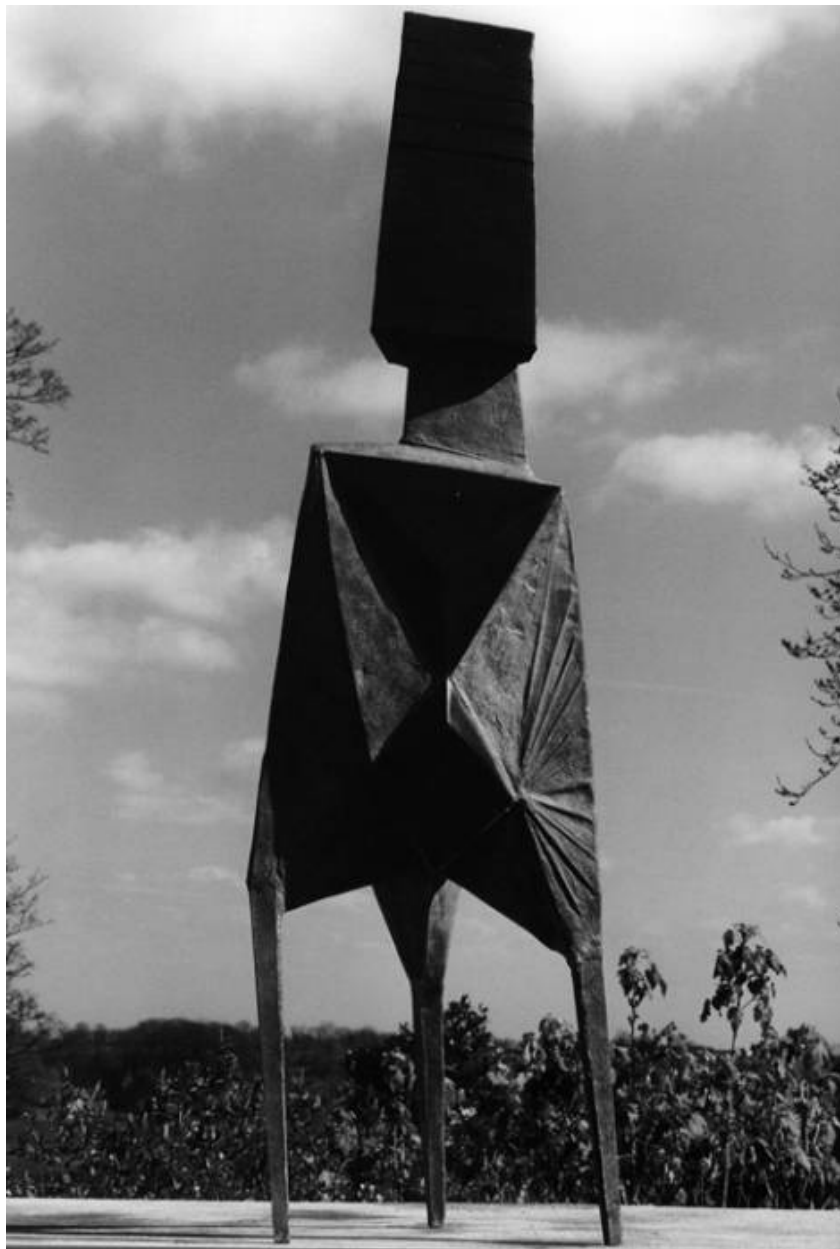

SPONDER GALLERY

Lynn Chadwick, *High Hat Man (570)* Edition 2/4, 1968
Bronze, 91 1/2 inches
CHAD0013, Sold