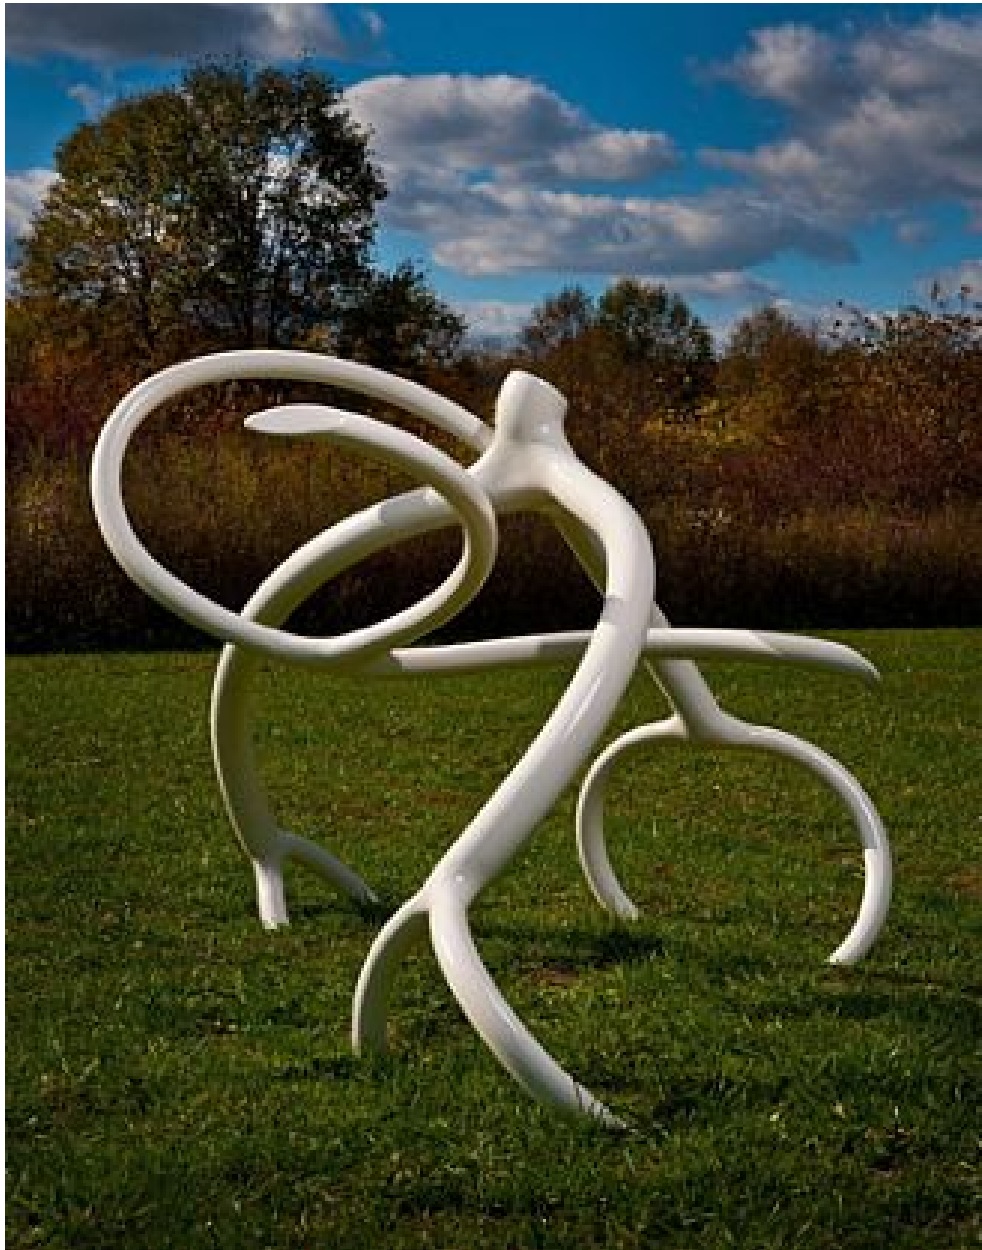

SPONDER GALLERY

Steve Tobin, *White Steelroots*, 2011
Steel, 60 x 86 x 60 inches