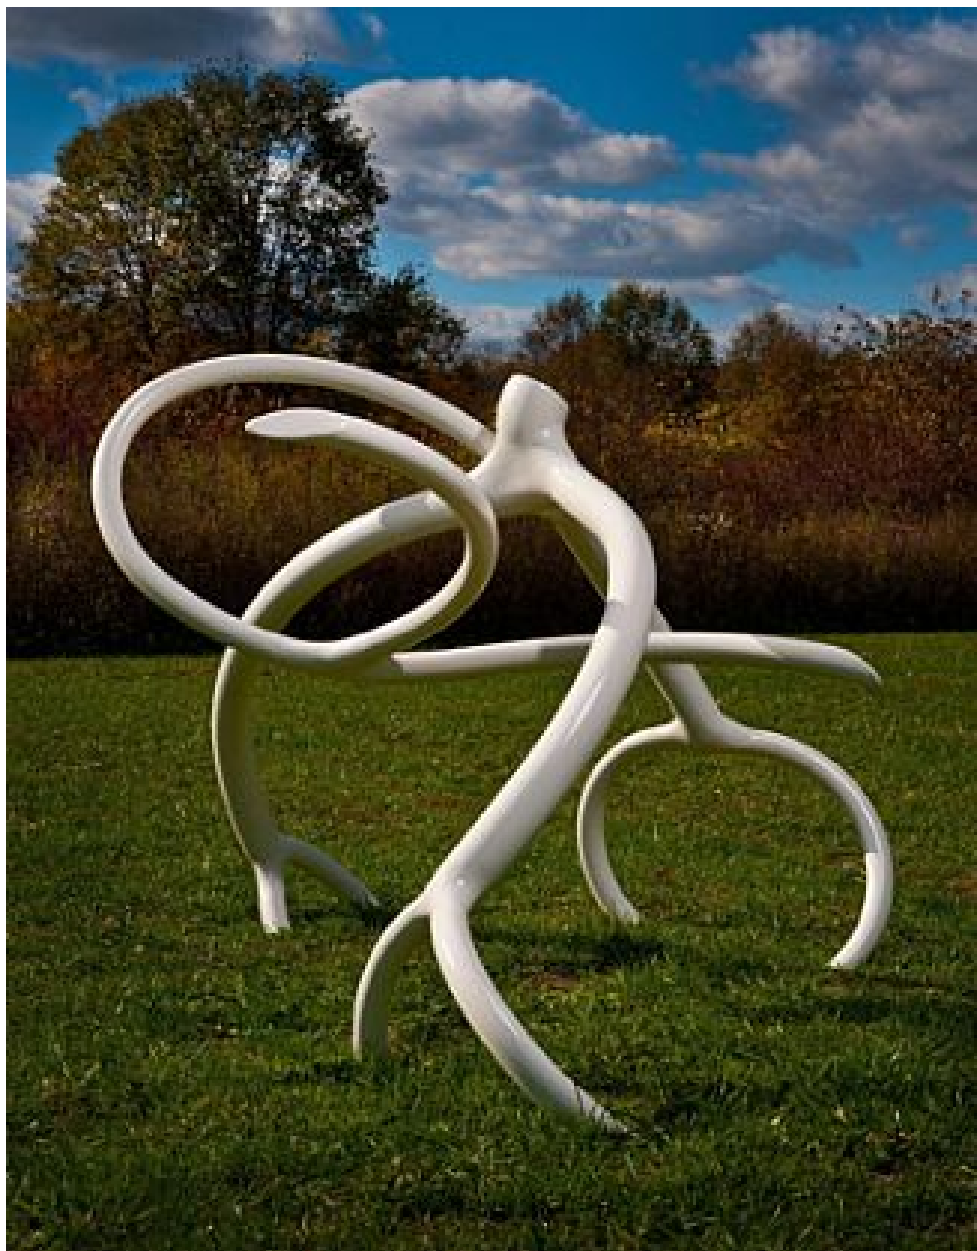

# SPONDER GALLERY

Steve Tobin, *White Steelroots*, 2011  
Steel, 60 x 86 x 60 inches