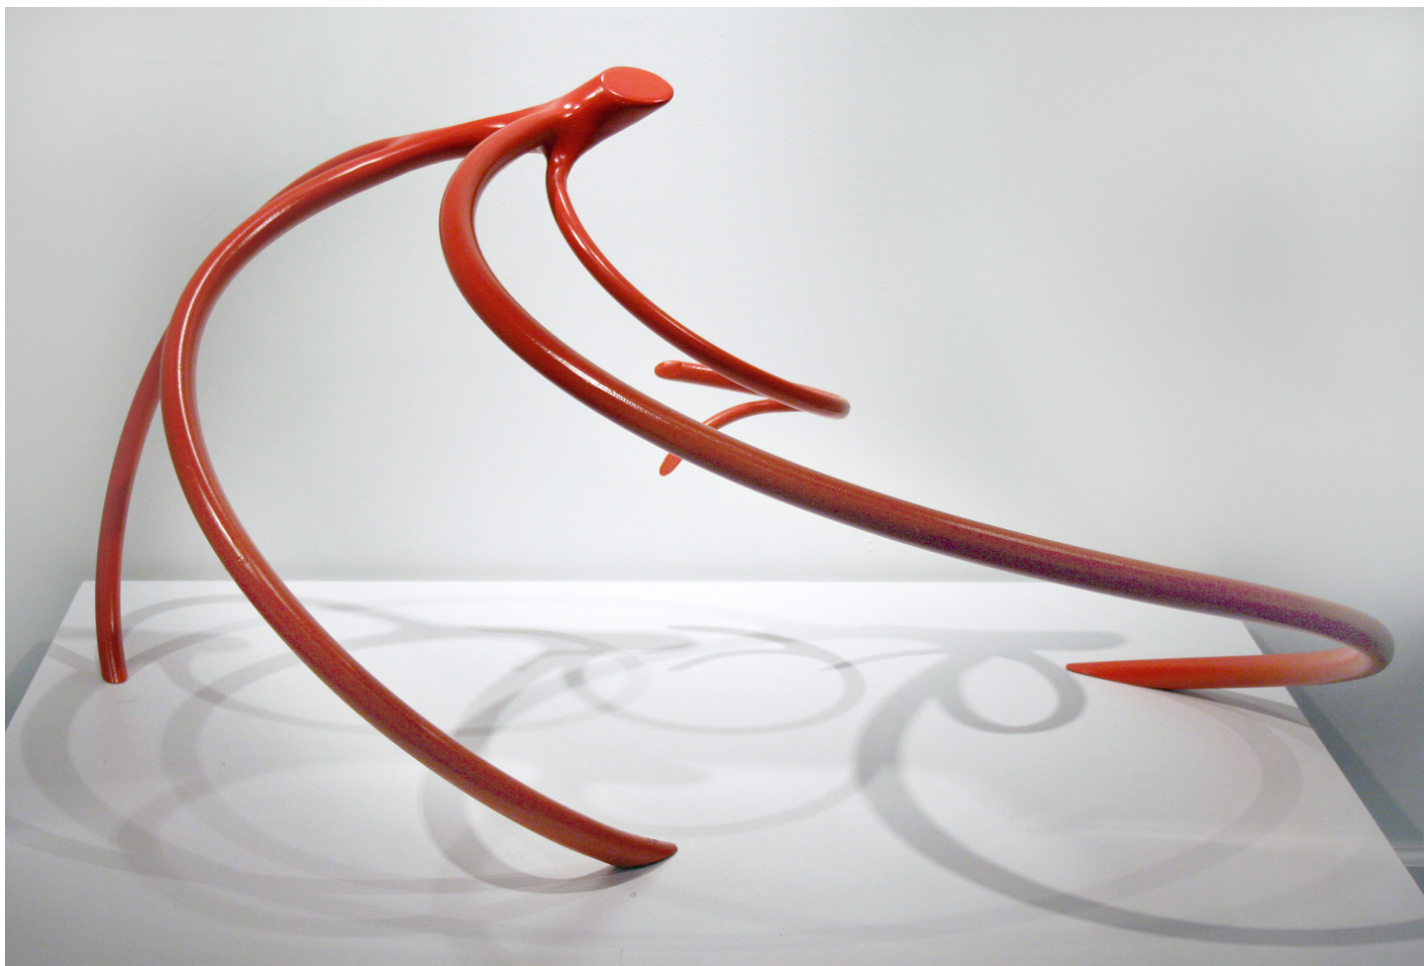

SPONDER GALLERY

Steve Tobin, *Red Root*, 2011
Steel, 21 x 43 x 26 inches
63