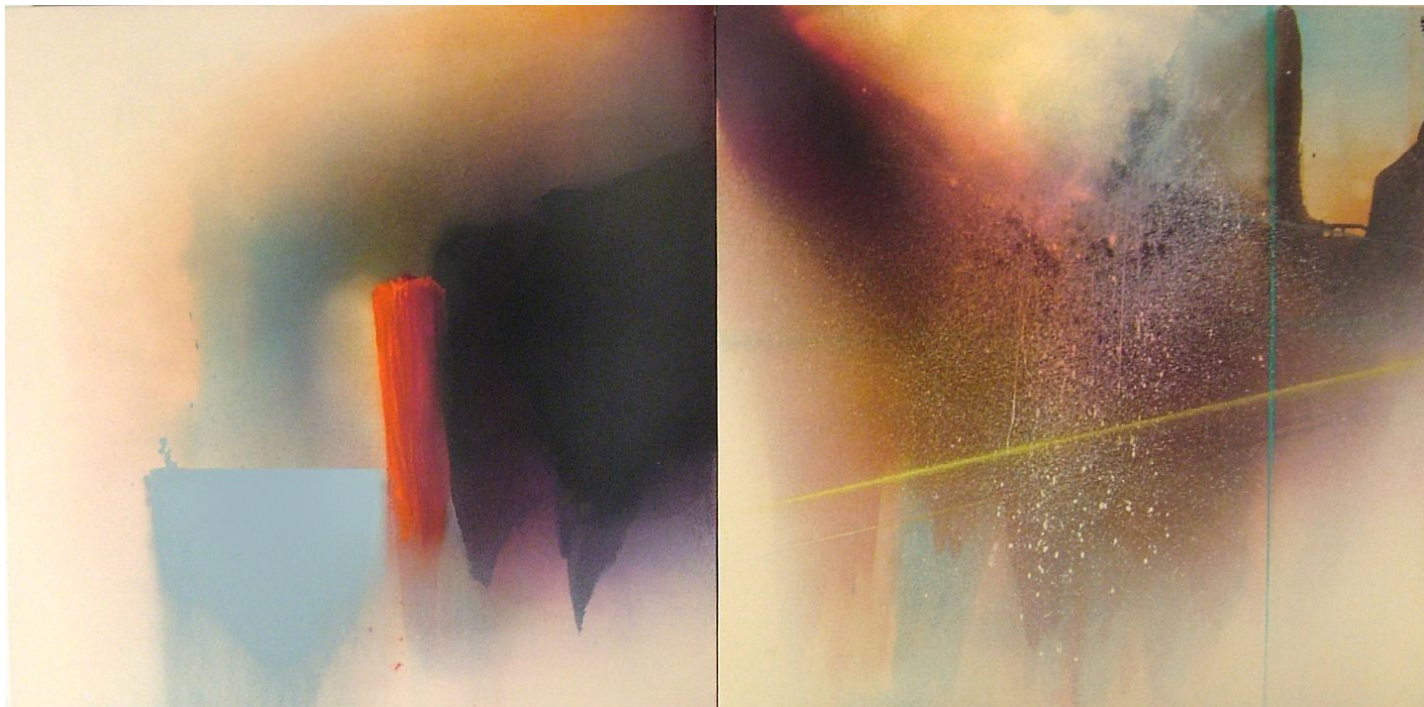

SPONDER GALLERY

Richard Saba, *Z Higher Ground*, 2008
Acrylic on canvas, 36 x 72 in.
SABA0040