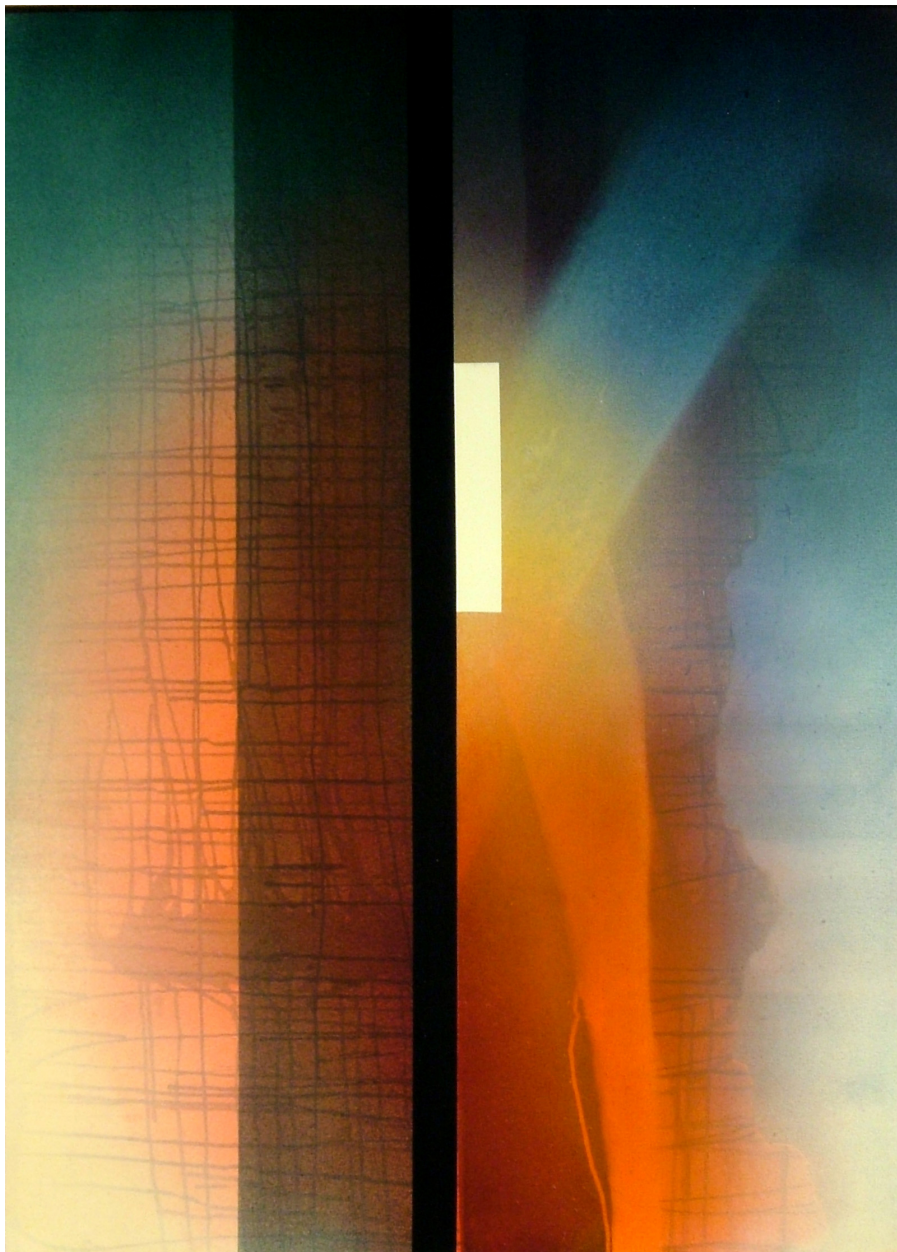

SPONDER GALLERY

Richard Saba, *Sorcerer*, 2006  
Acrylic on canvas, 56 x 42 inches  
SABA0013