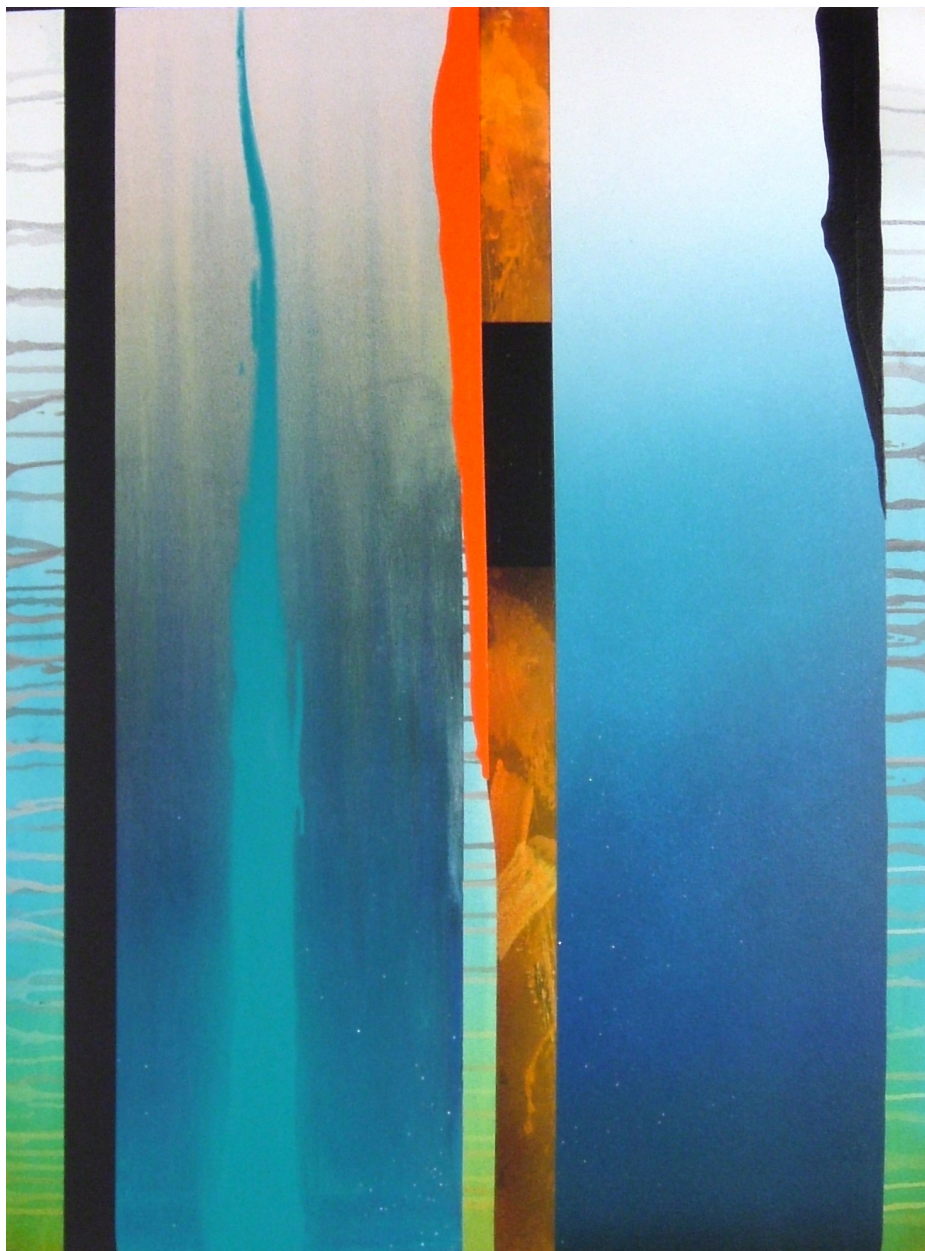

SPONDER GALLERY

Richard Saba, *Karman Line*, 2006
Acrylic on canvas, 56 x 42 inches
SABA0014