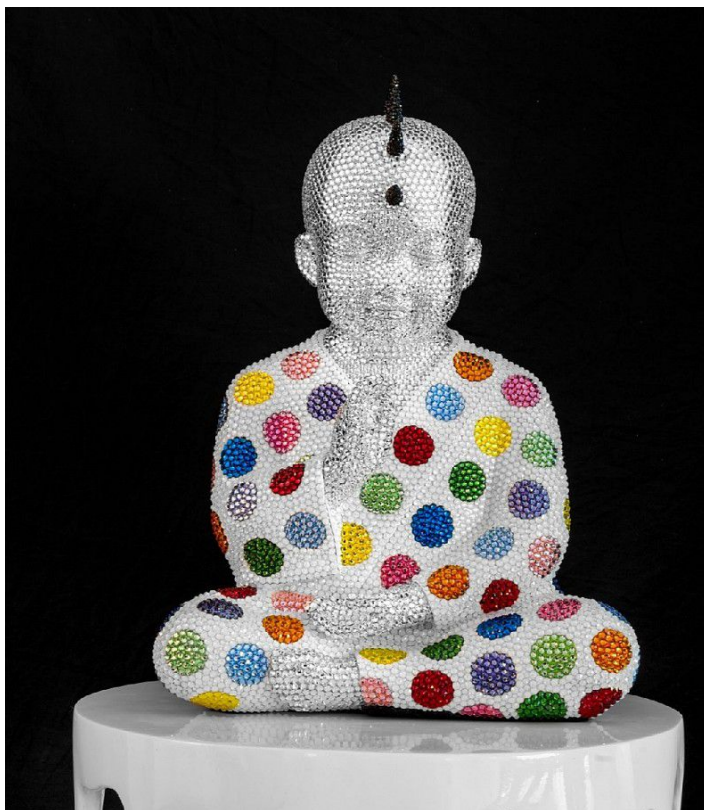

SPONDER GALLERY

Metis Atash, *Wide Open Spaces*, 2024
Fiberglass, acrylic paint and crystals, 17 x 12 x 7 in.
ATAS00257