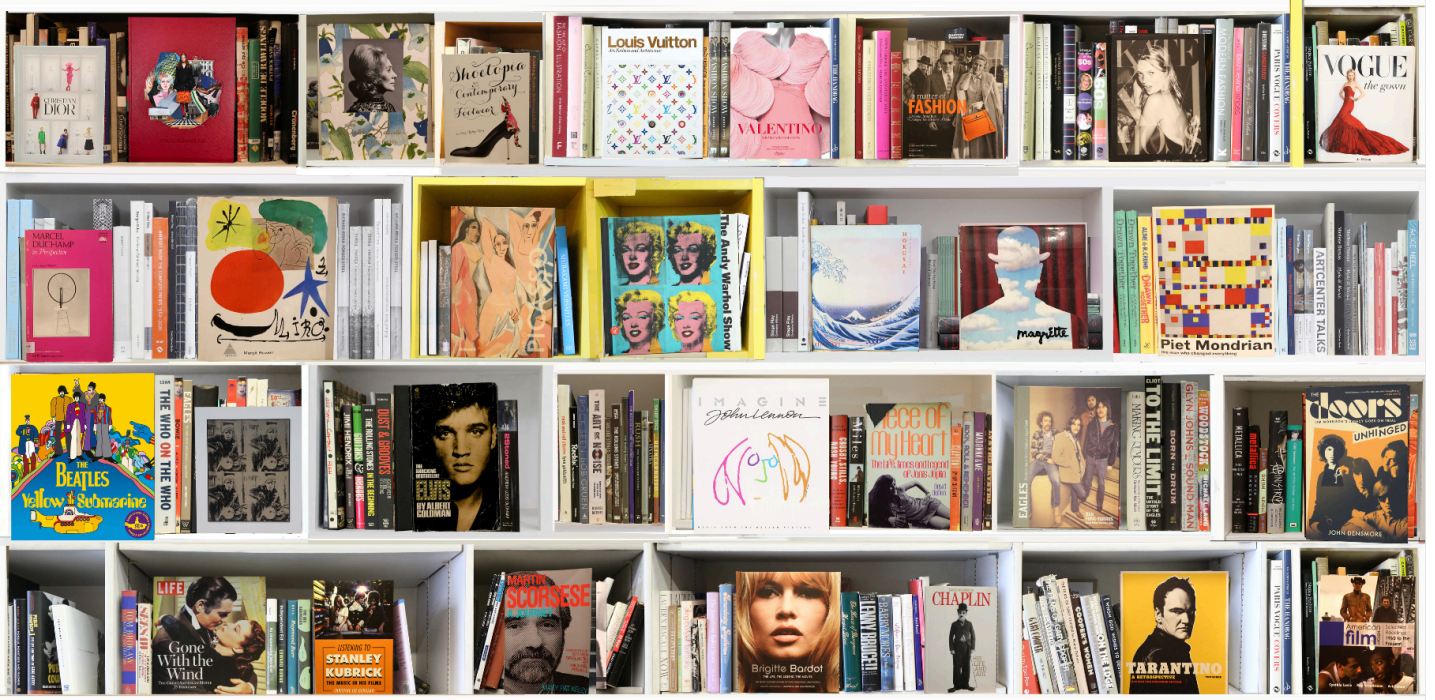

SPONDER GALLERY

Max-Steven Grossman, Z RAFF TX, 2024
37 x 75 inches or 48 x 100 inches
GROSS00882