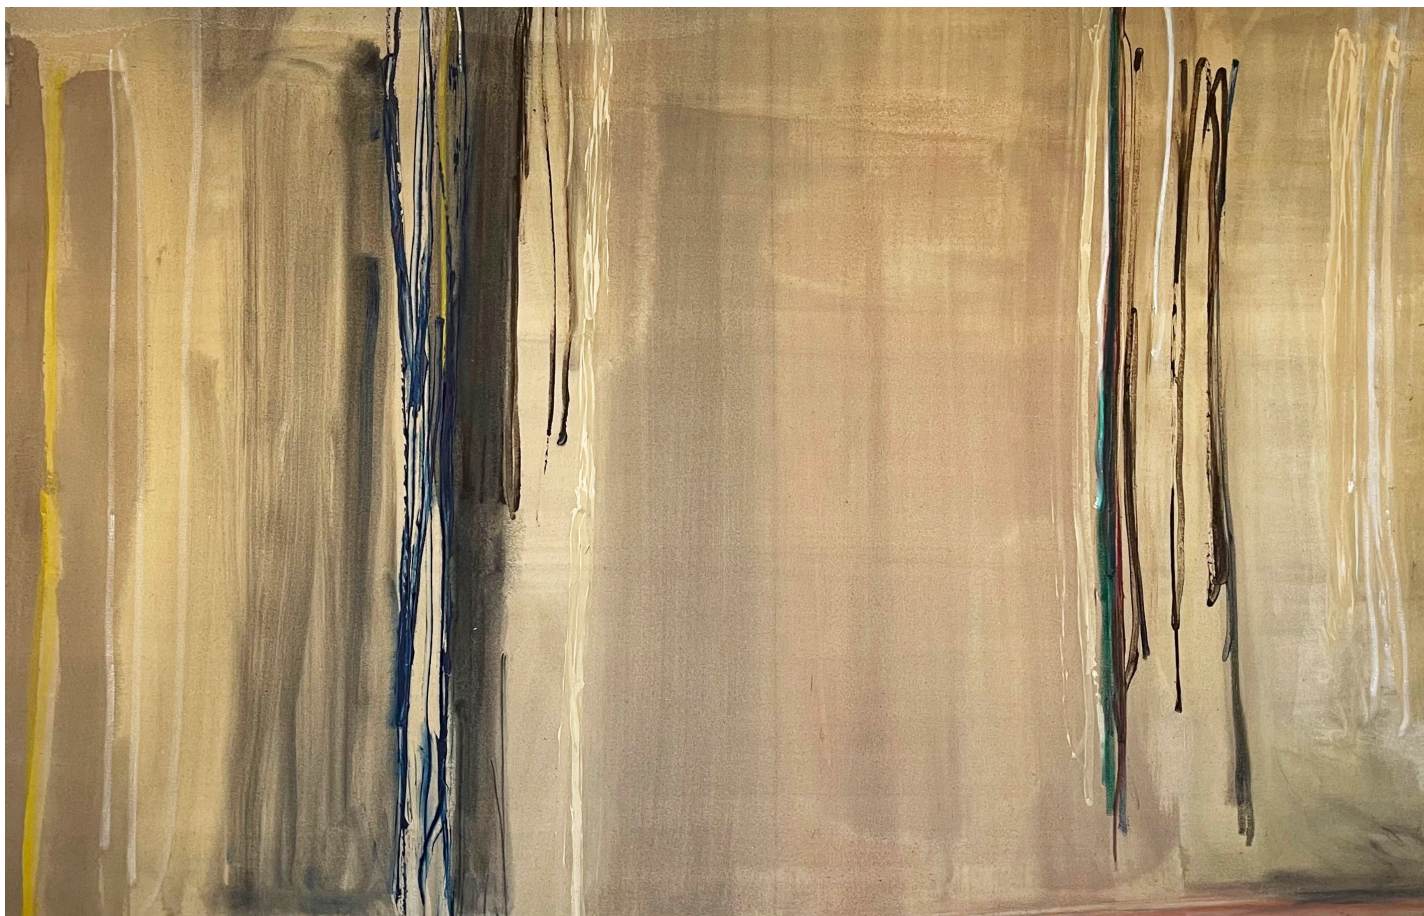

SPONDER GALLERY

Larry Zox, *Moby Grey*, 1981
Acrylic on canvas, 56 x 88 in.
ZOX00005