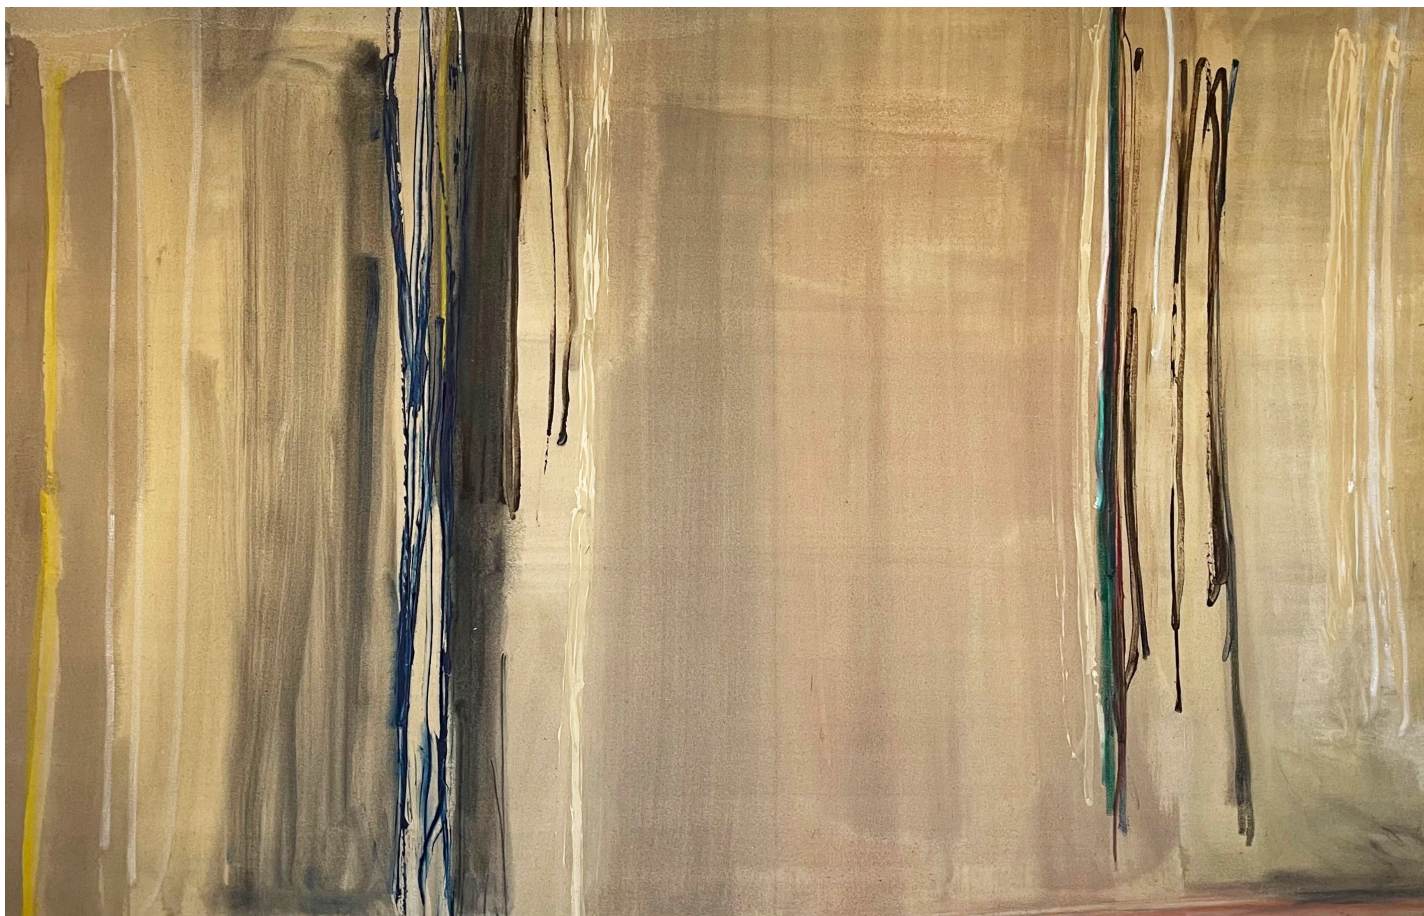

SPONDER GALLERY

Larry Zox, *Moby Grey*, 1981  
Acrylic on canvas, 56 x 88 in.  
ZOX00005