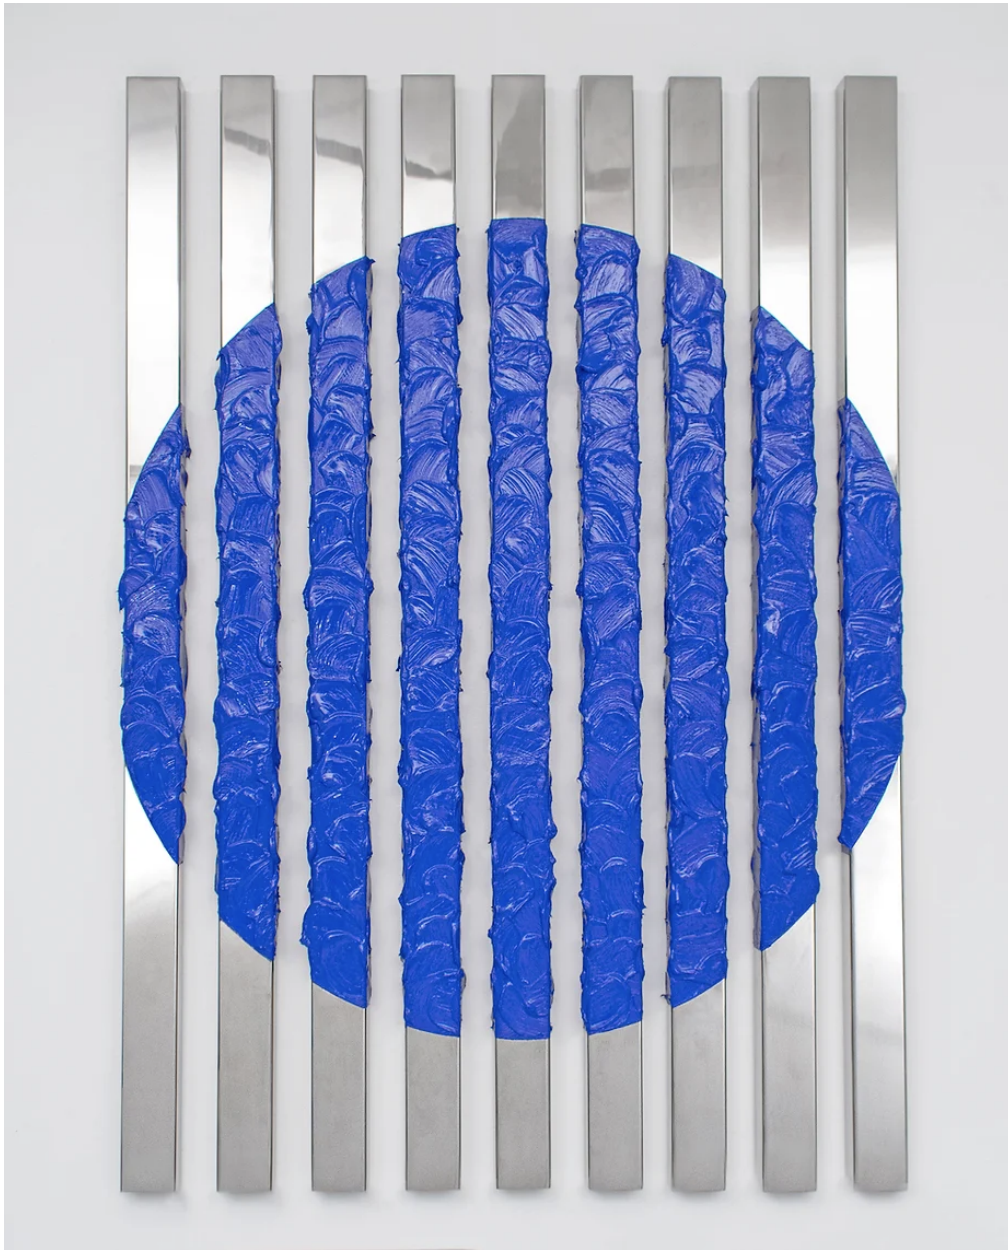

# SPONDER GALLERY

Kx2 Ruth Avra & Dana Kleinman, *ZZ Tidepool (9 panels)*, 2021  
Mirror Polished repurposed stainless steel bar with enamel and mixed media, 60 x  
43 x 2 1/2 in.  
Kx200004