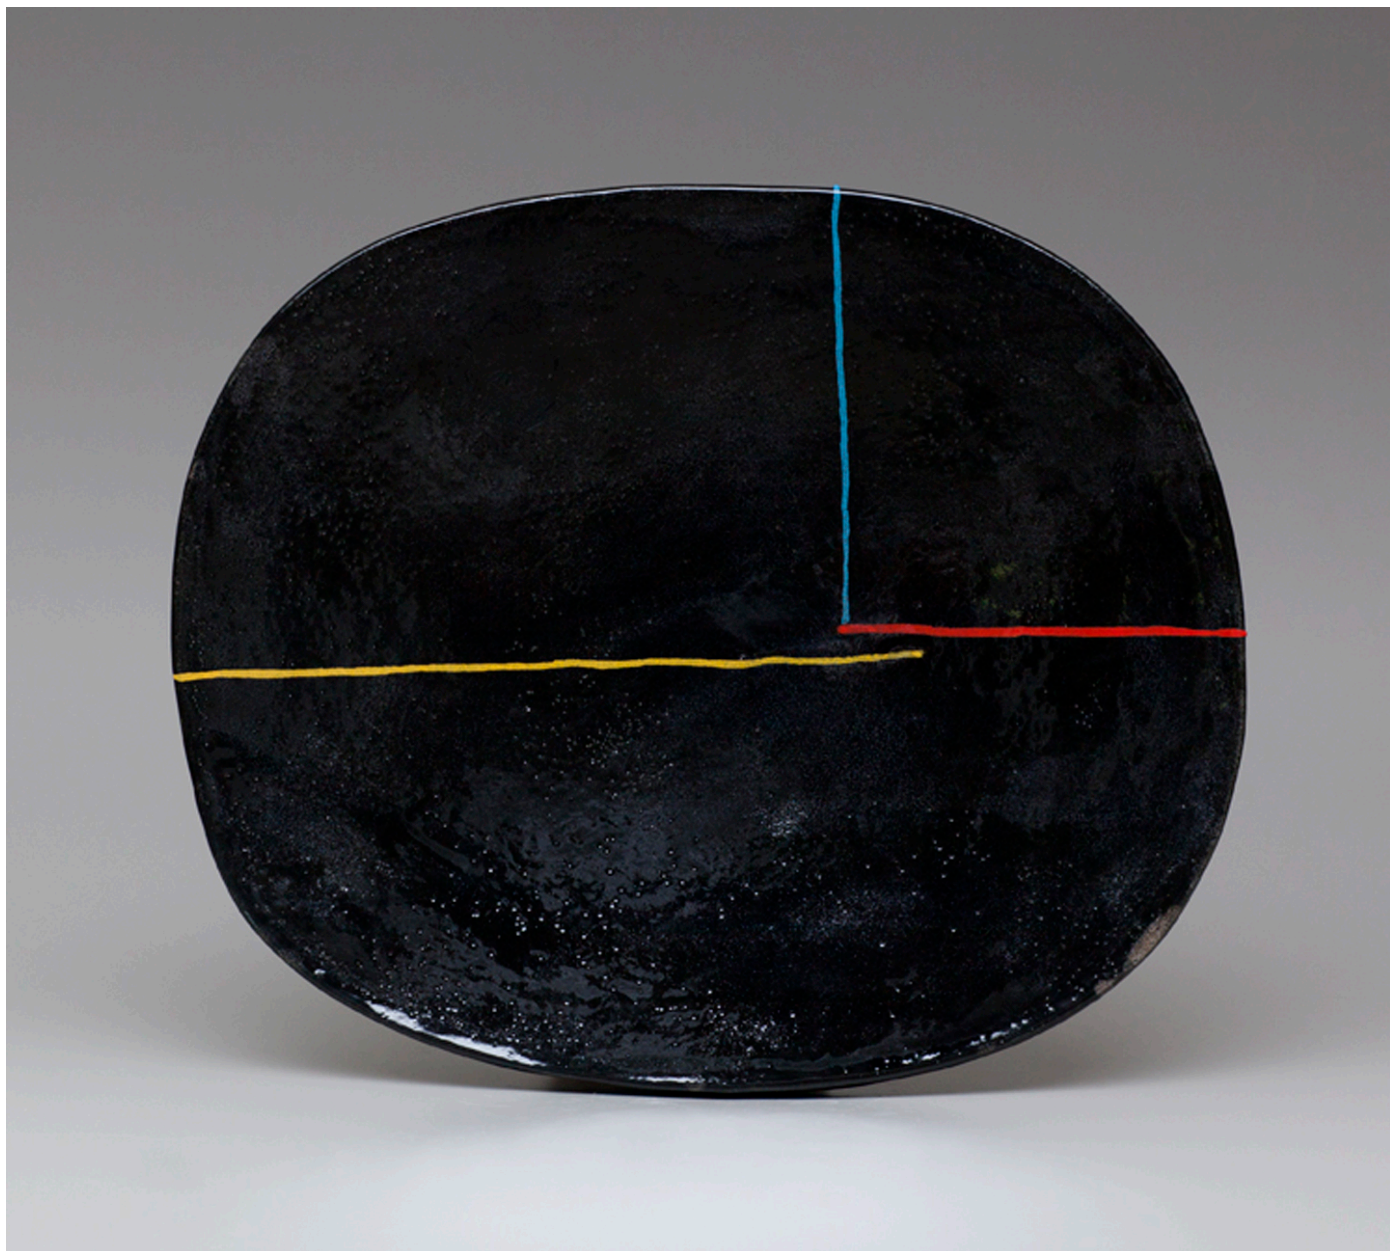

SPONDER GALLERY

Jun Kaneko, *Oval 12-05-22*, 2012
Glazed Ceramic, 21 x 26 x 3 inches
KANE0134