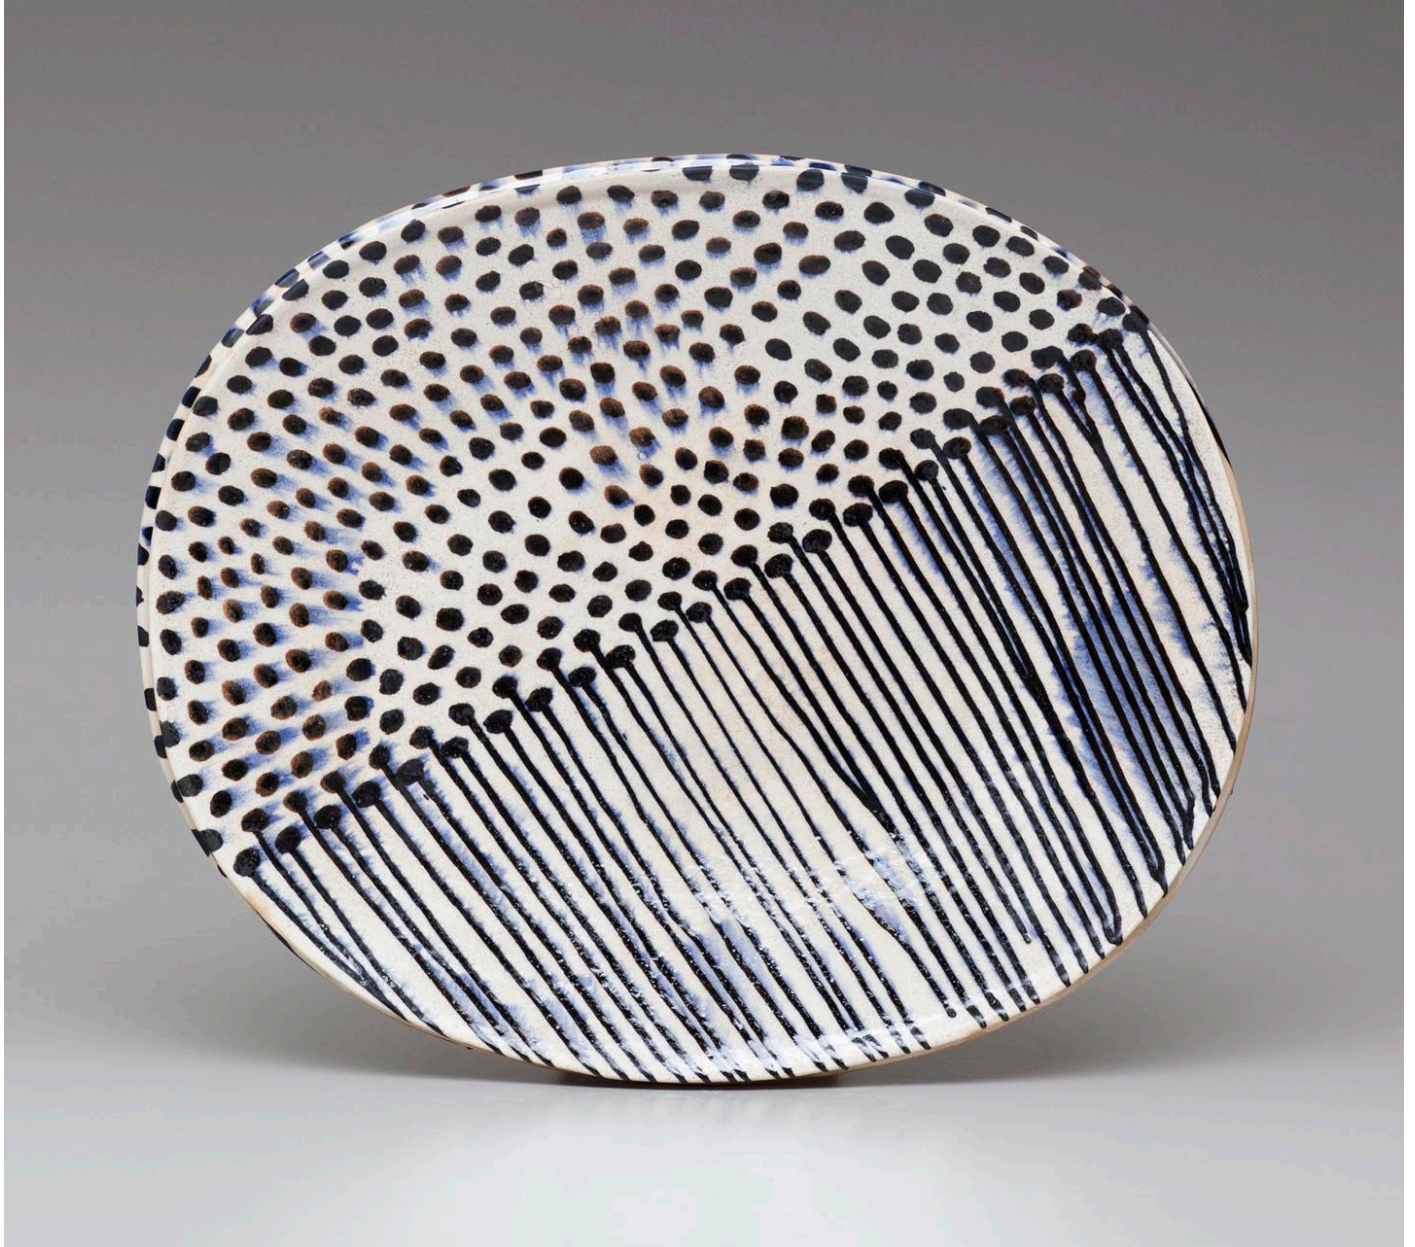

SPONDER GALLERY

Jun Kaneko, *Oval 12-05-18*, 2012
Glazed Ceramic, 21 x 26 x 3 inches
KANE0139