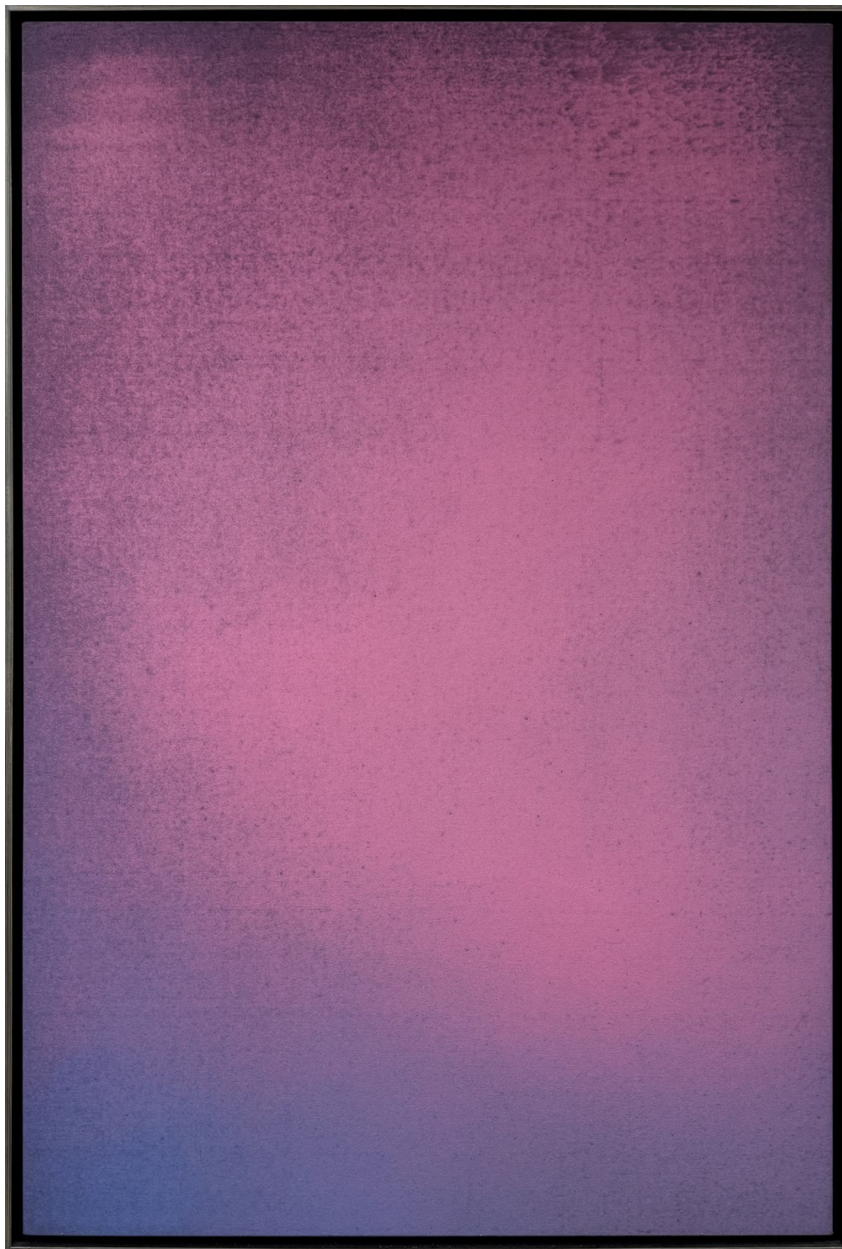

SPONDER GALLERY

Jules Olitski, *Pink Golubchik*, 1965
Acrylic on canvas, 62 1/2 x 41 in.