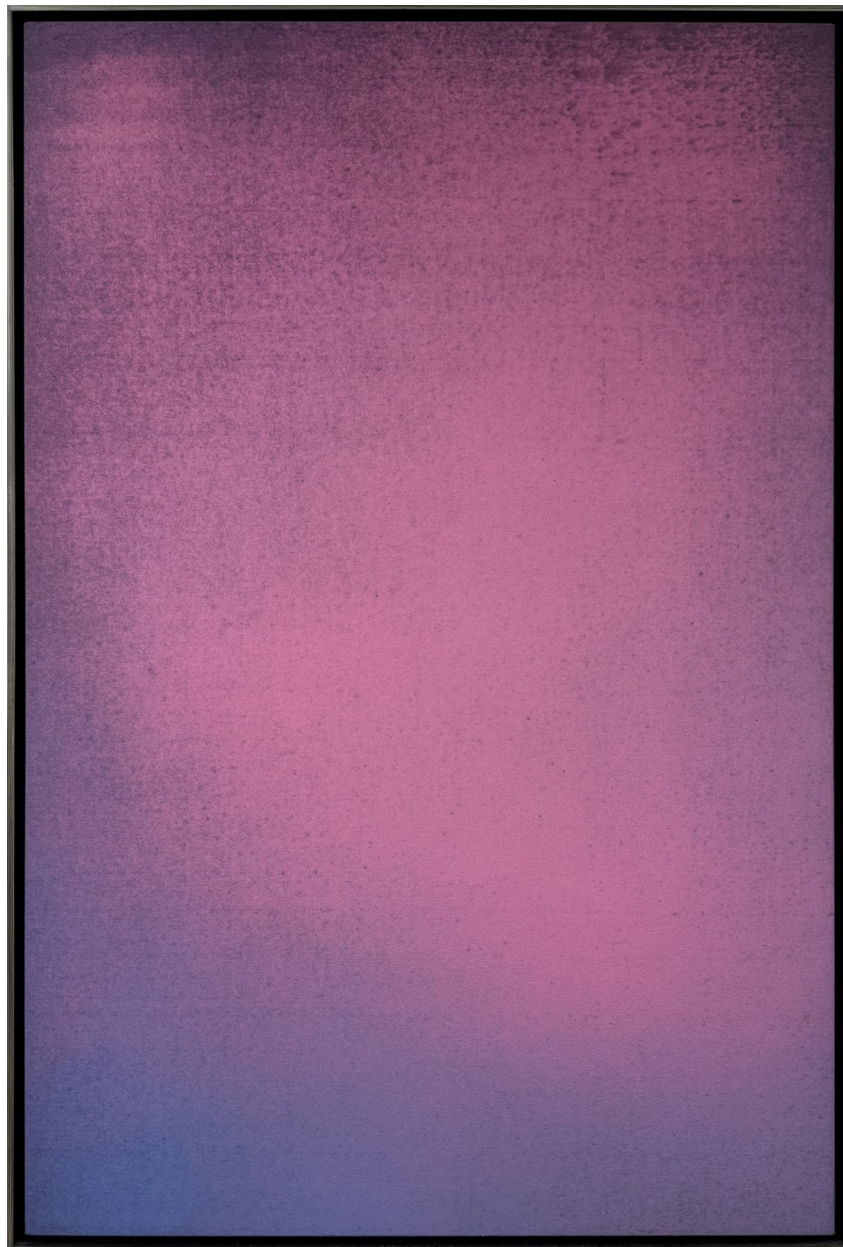

SPONDER GALLERY

Jules Olitski, *Pink Golubchik*, 1965
Acrylic on canvas, 62 1/2 x 41 in.