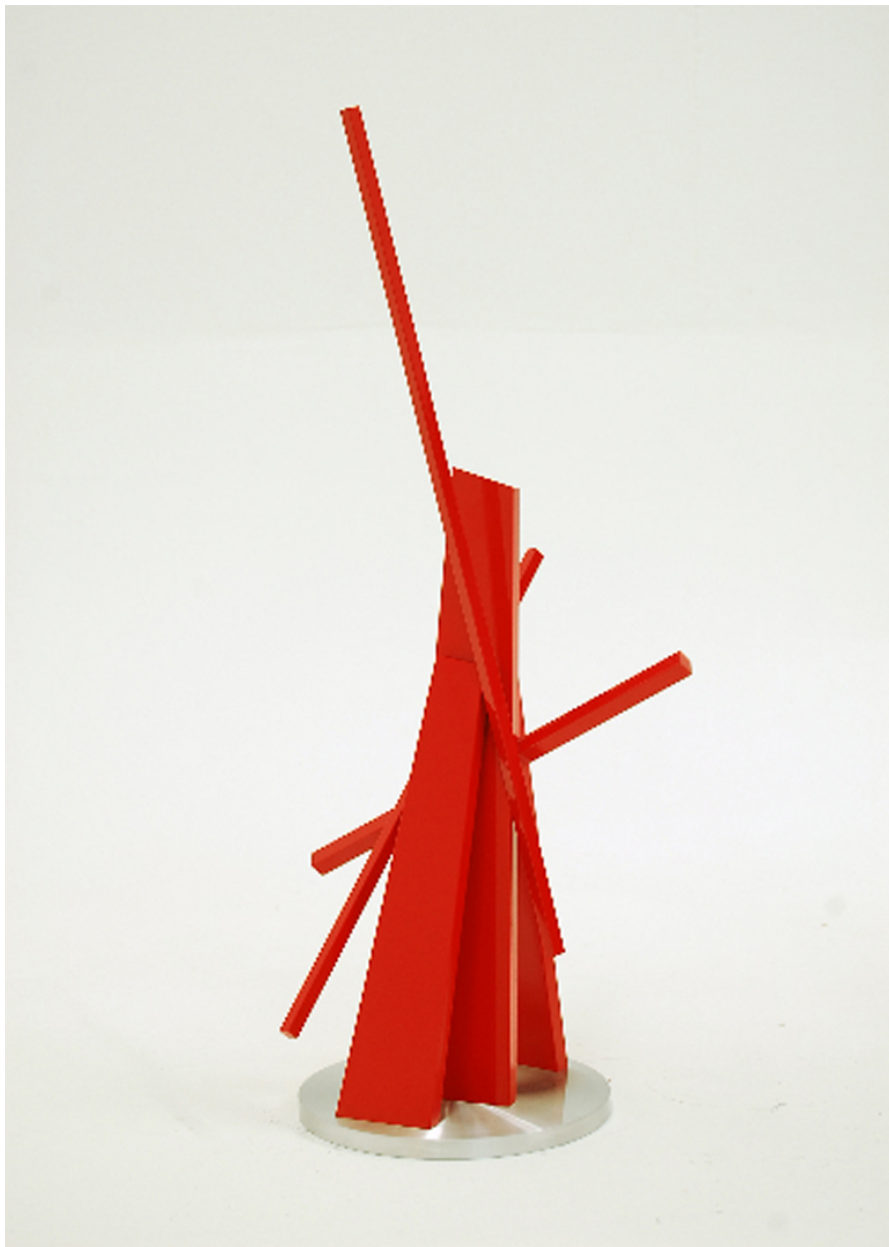

SPONDER GALLERY

John Henry, *Treemonisha*, 2008
Machined Aluminum, 26 1/4 x 10 x 10 inches
HENR0017