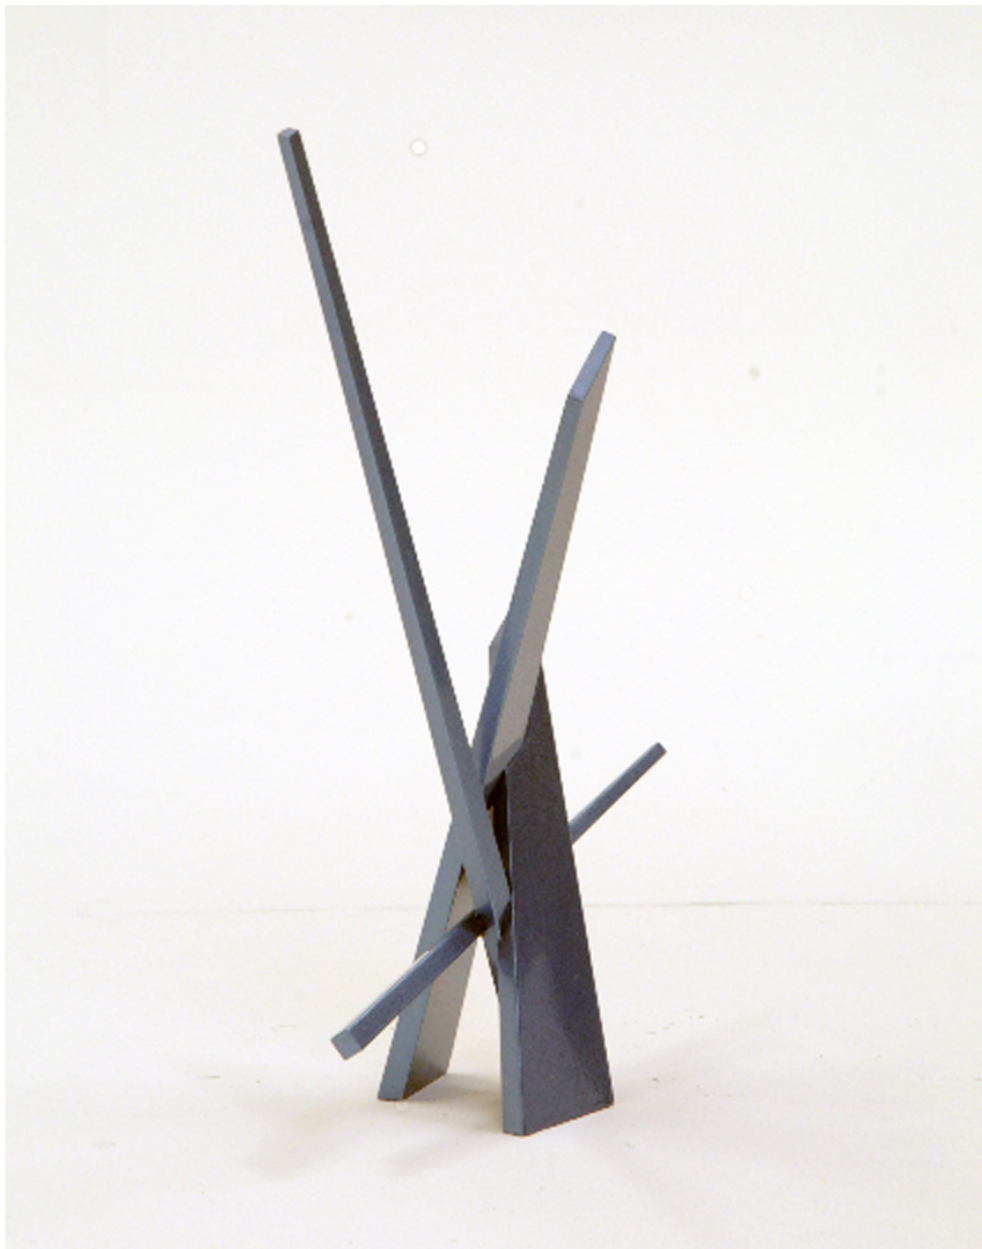

SPONDER GALLERY

John Henry, *Star*, 2009
Machined Aluminum, 12 x 8 x 3 inches
HENR0018