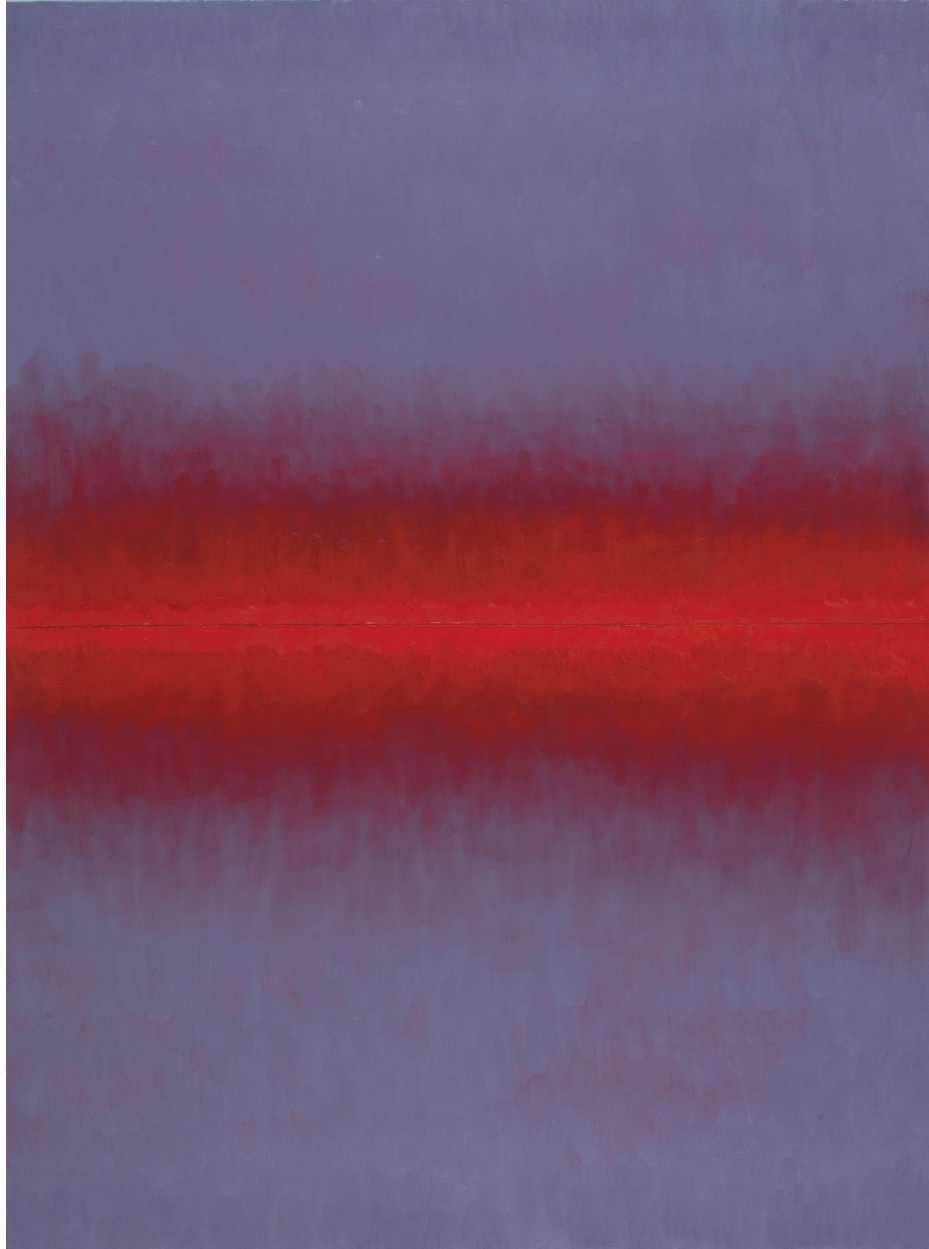

SPONDER GALLERY

Janet Rogers, *Silver Seamed*
Encaustic on Canvas, 40 x 30 in.
ROGE00074