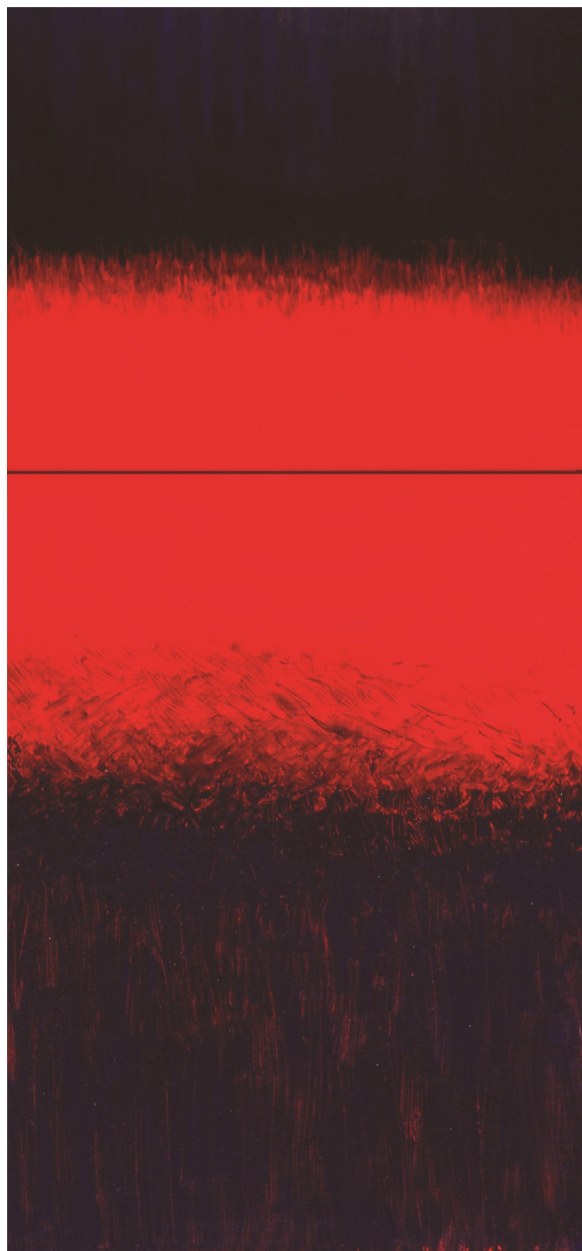

SPONDER GALLERY

Janet Rogers, *Inversion*, 2001
Encaustic on Canvas, 94 x 44 in.
ROGE00078