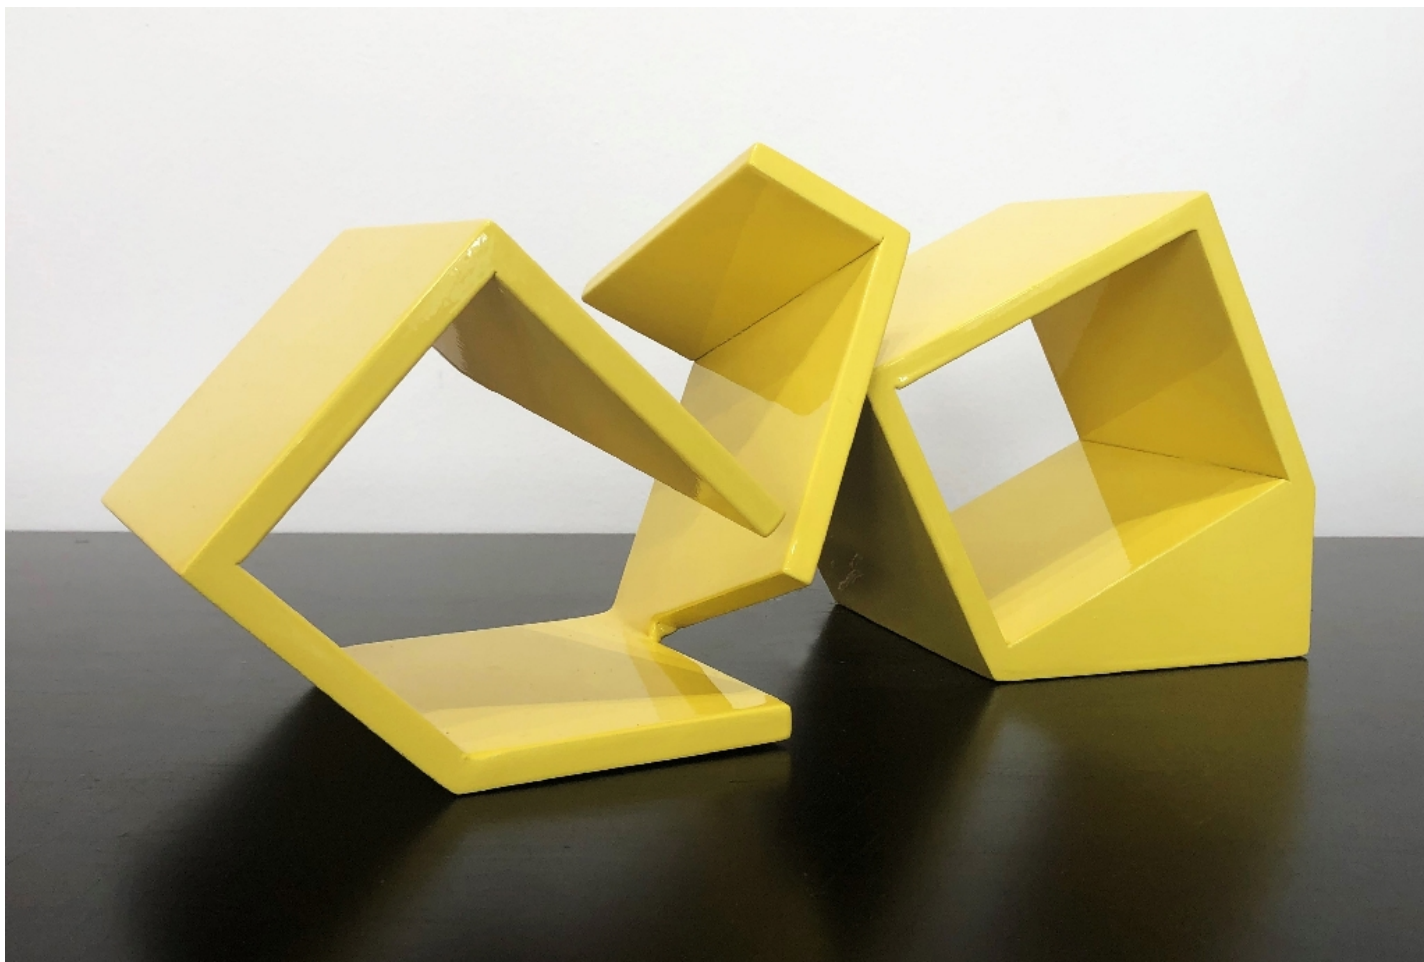

SPONDER GALLERY

Jane Manus, *Yellow*, 2018
Aluminum, 7 x 15 x 8 in.
MANU00084