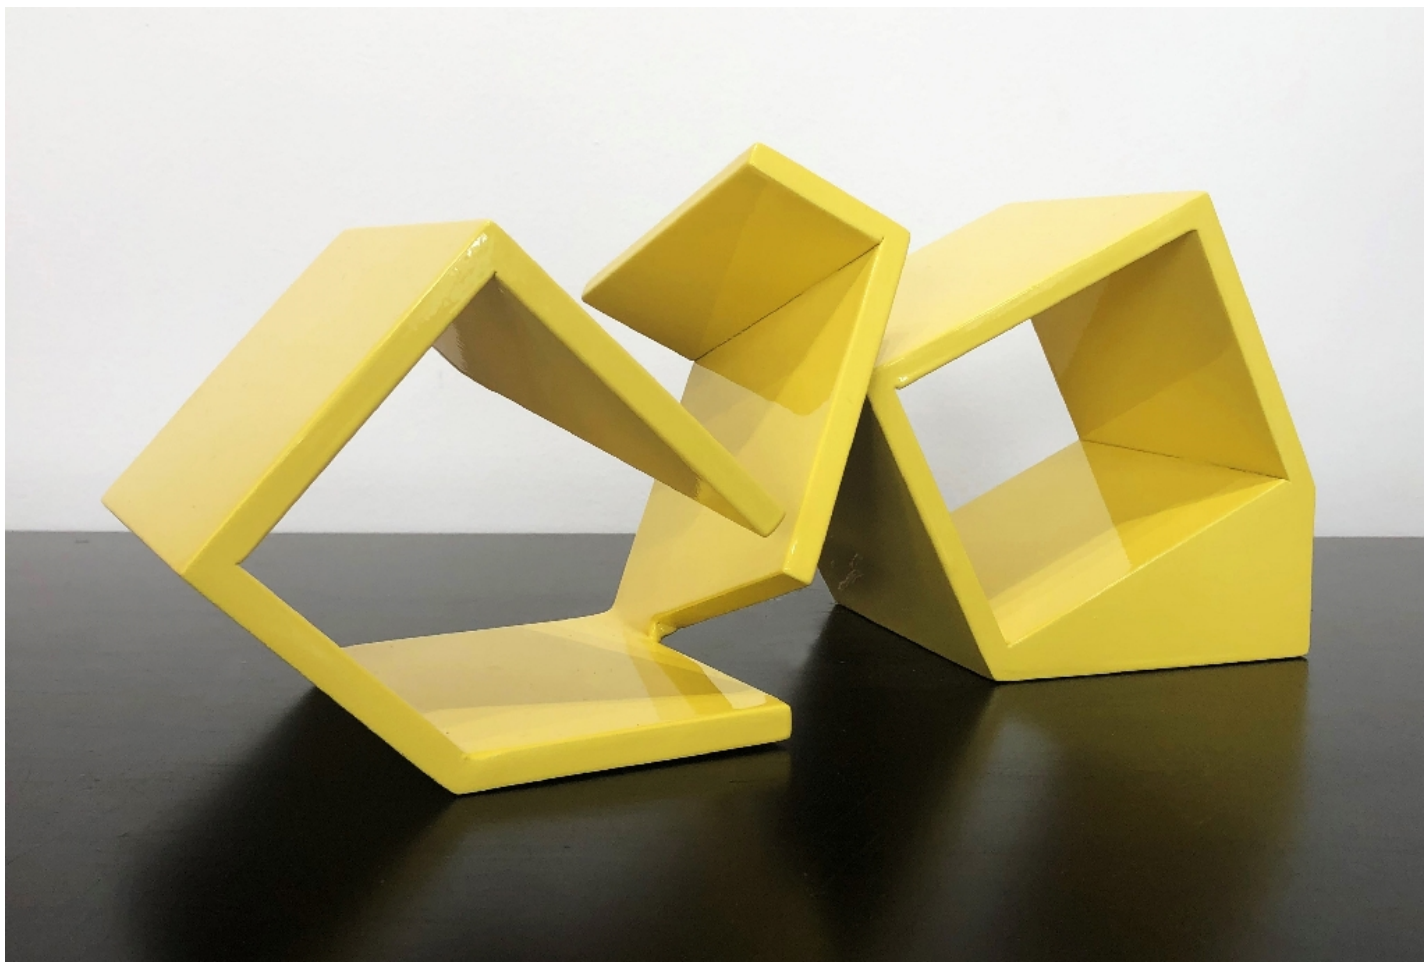

SPONDER GALLERY

Jane Manus, *Yellow*, 2018
Aluminum, 7 x 15 x 8 in.
MANU00084, \$6,500