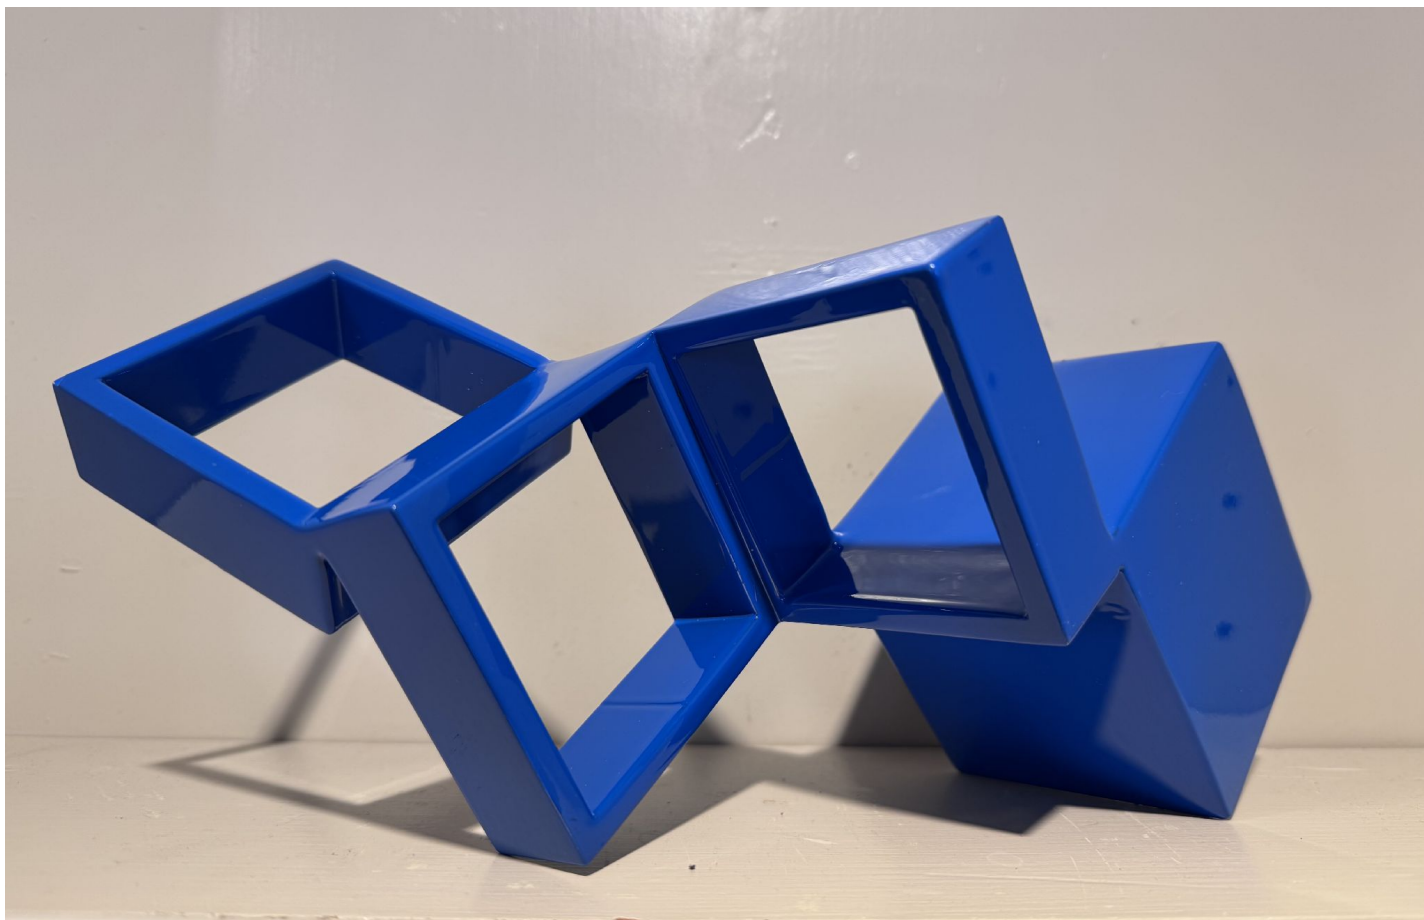

SPONDER GALLERY

Jane Manus, *Untitled Blue*, 2023
Aluminum, 4 1/2 x 11 x 6 3/4 in.
MANU00120