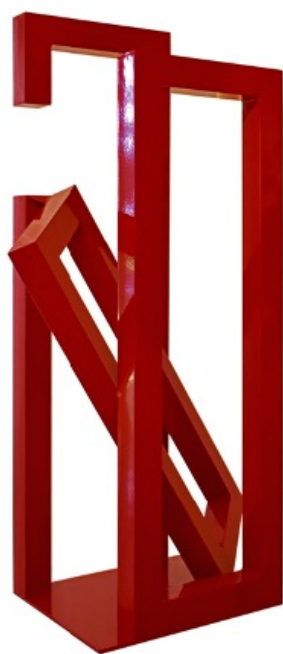

SPONDER GALLERY

Jane Manus, *Red Licorice*, 2001
Aluminum, 40 x 12 x 14 in.
MANU00119