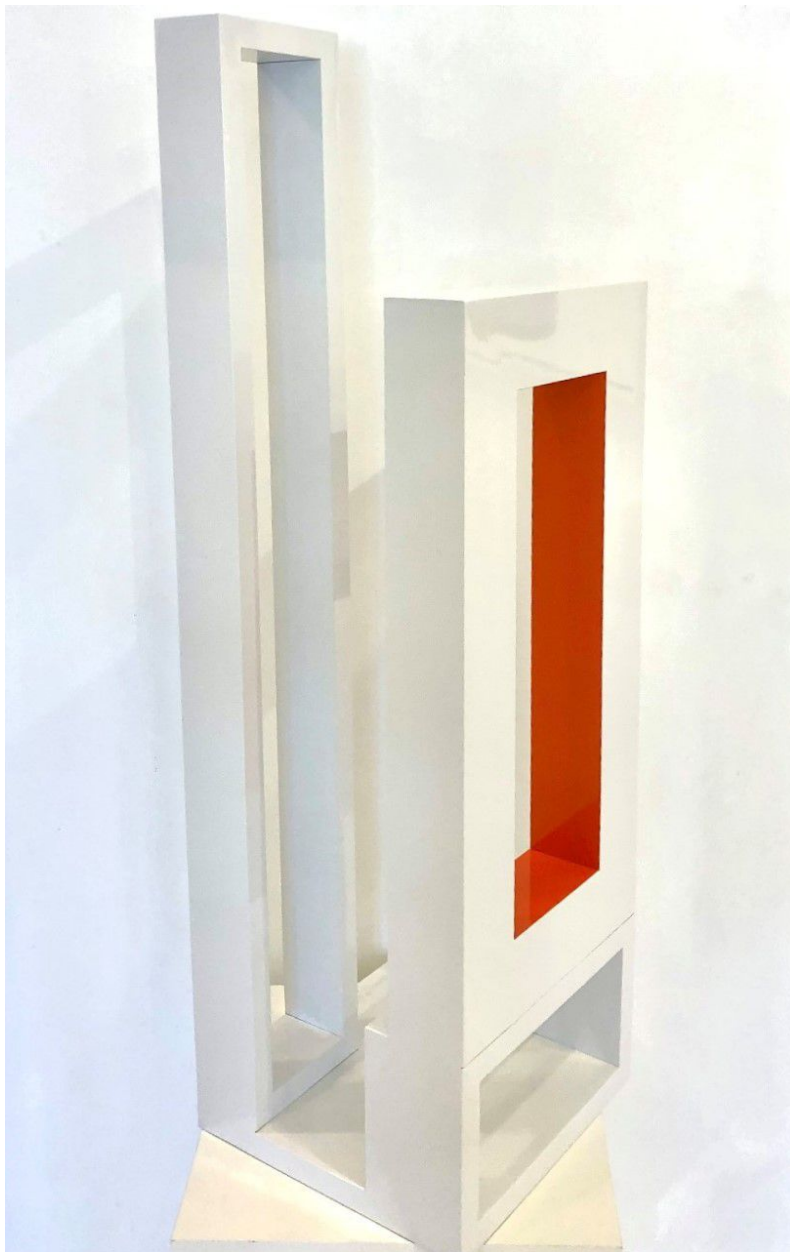

SPONDER GALLERY

Jane Manus, *Looking Forward*, 2021
Aluminum, 40 x 12 x 12 in.
MANU00102