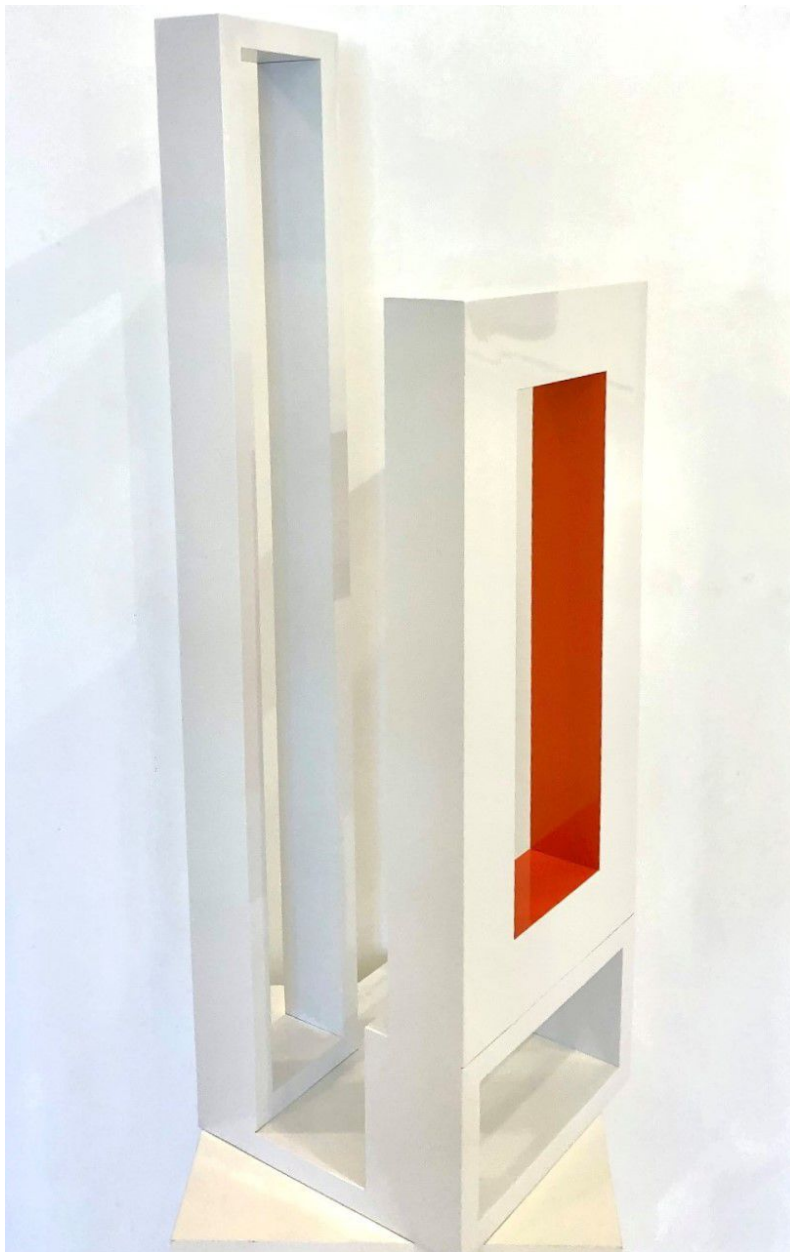

# SPONDER GALLERY

Jane Manus, *Looking Forward*, 2021  
Aluminum, 40 x 12 x 12 in.  
MANU00102, \$20,000