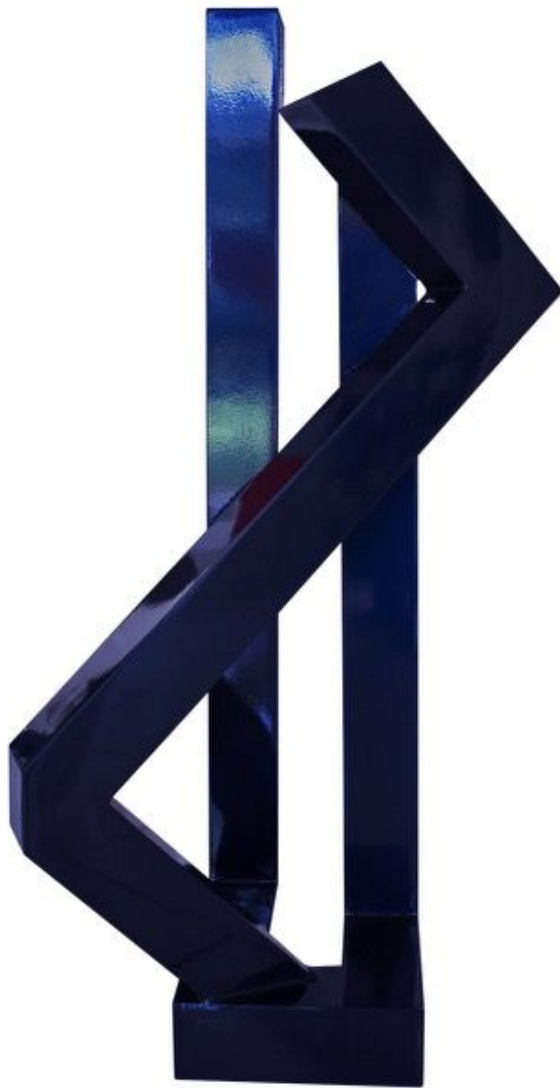

SPONDER GALLERY

Jane Manus, *Big City*, 2000
Aluminum with powder coat, 39 3/4 x 22 x 6 in.
MANU00113