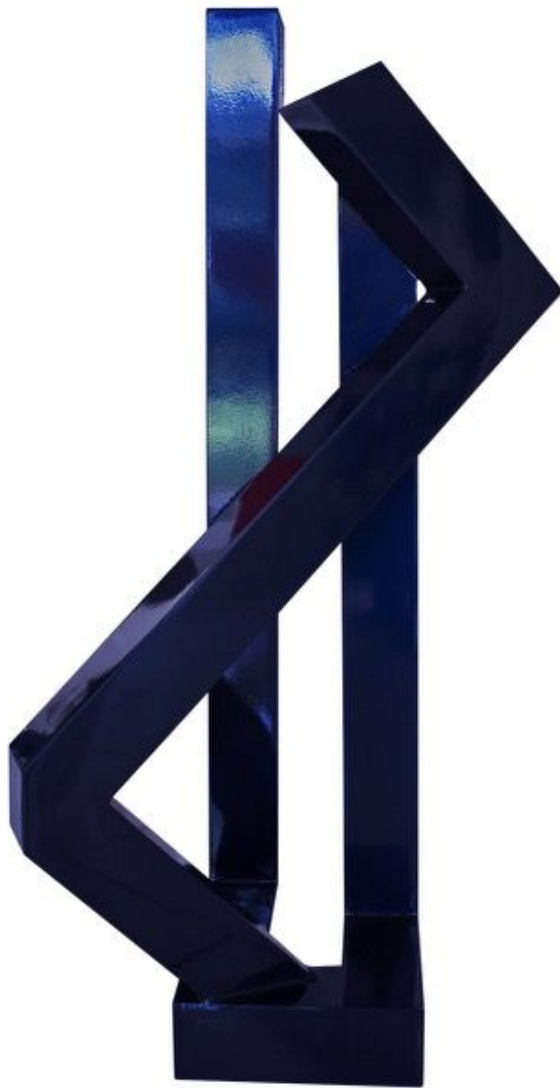

SPONDER GALLERY

Jane Manus, *Big City*, 2000  
Aluminum with powder coat, 39 3/4 x 22 x 6 in.  
MANU00113