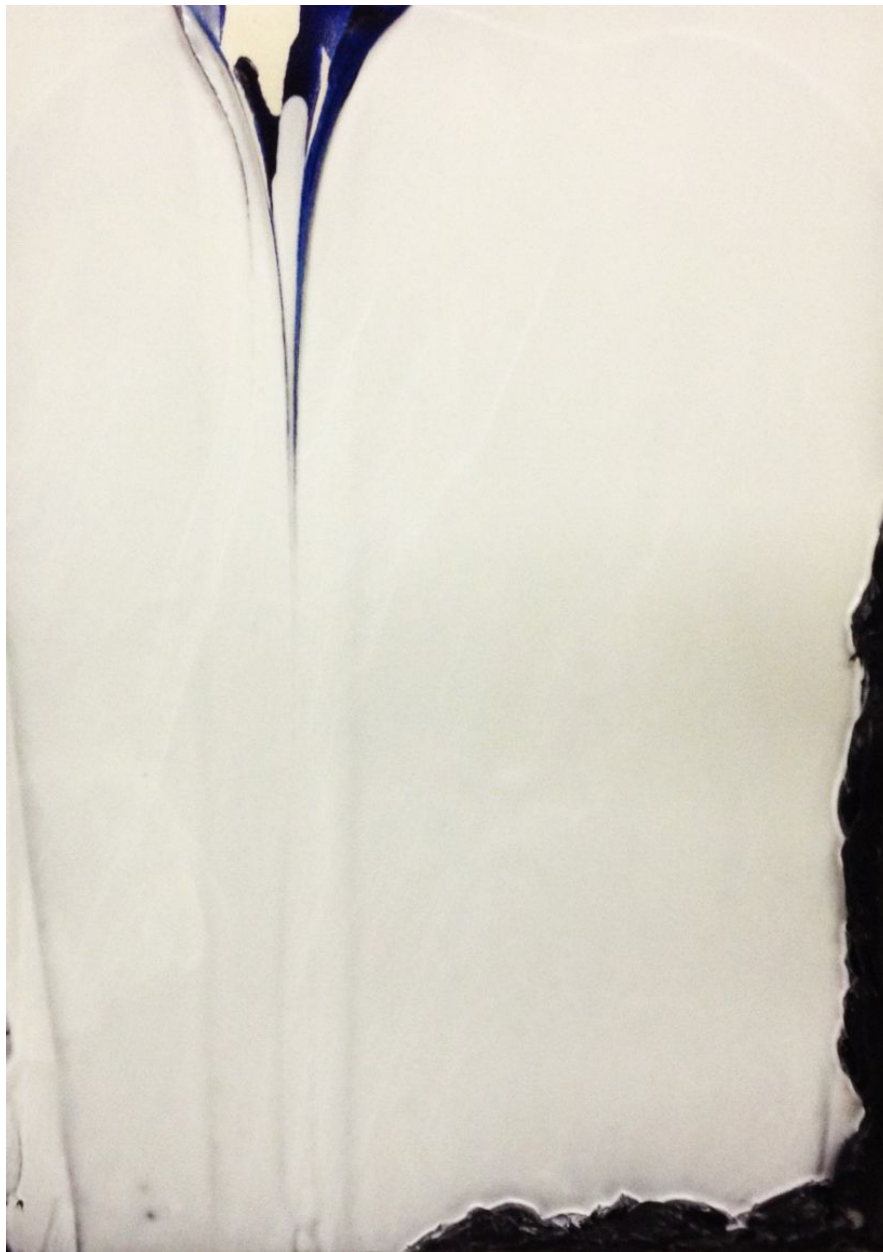

SPONDER GALLERY

James Walsh, *Vesta*, 2016
Acrylic on canvas, 24 x 18 in.
WALS00016